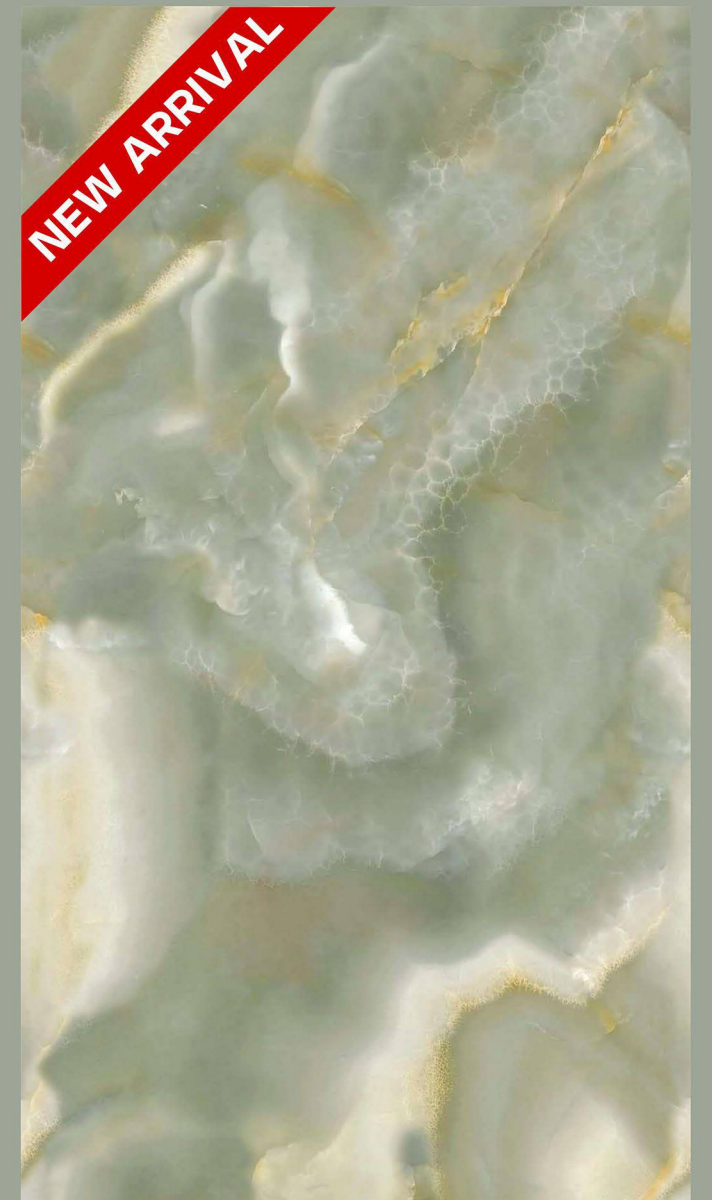

**IRENE TEAL**  
HIGH GLOSS SURFACE

Size  
600x1200mm

7 HIGH  
Gloss

Fluorecento  
Surface

PRISM  
COLLECTION

*infinite  
possibilities*

 **ENDMATCH**  
— La Marmo Infinito —

**OPHELLIA GREEN**