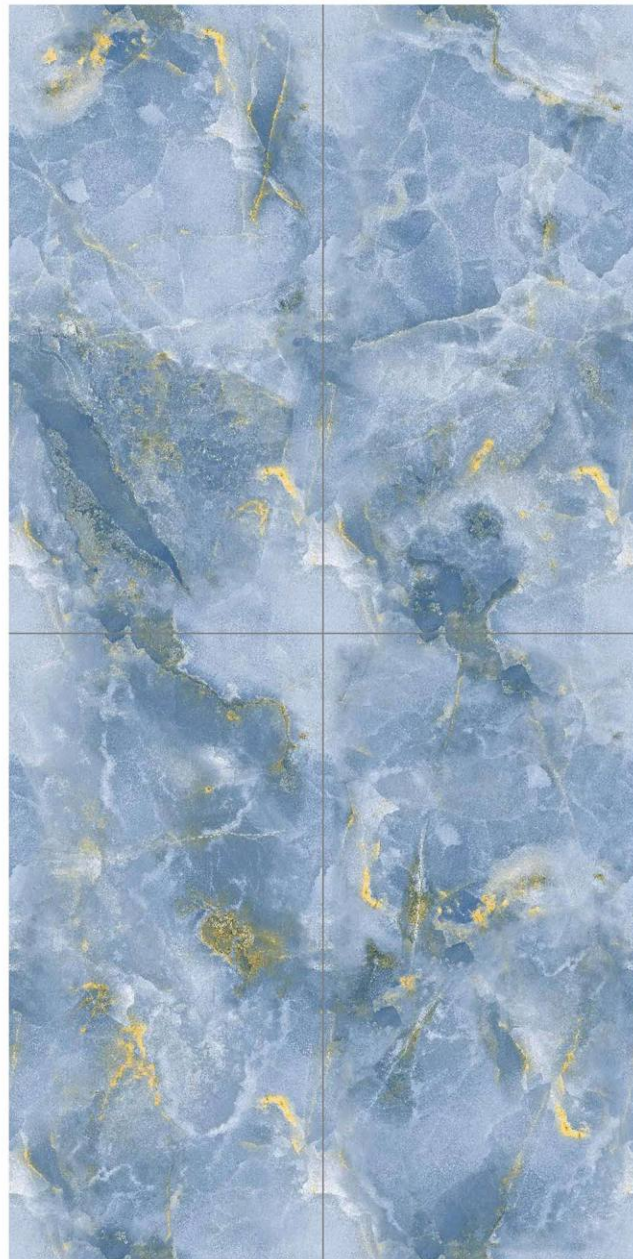

LIPICA BLUE

HIGH GLOSS SURFACE

Size
600x1200mm