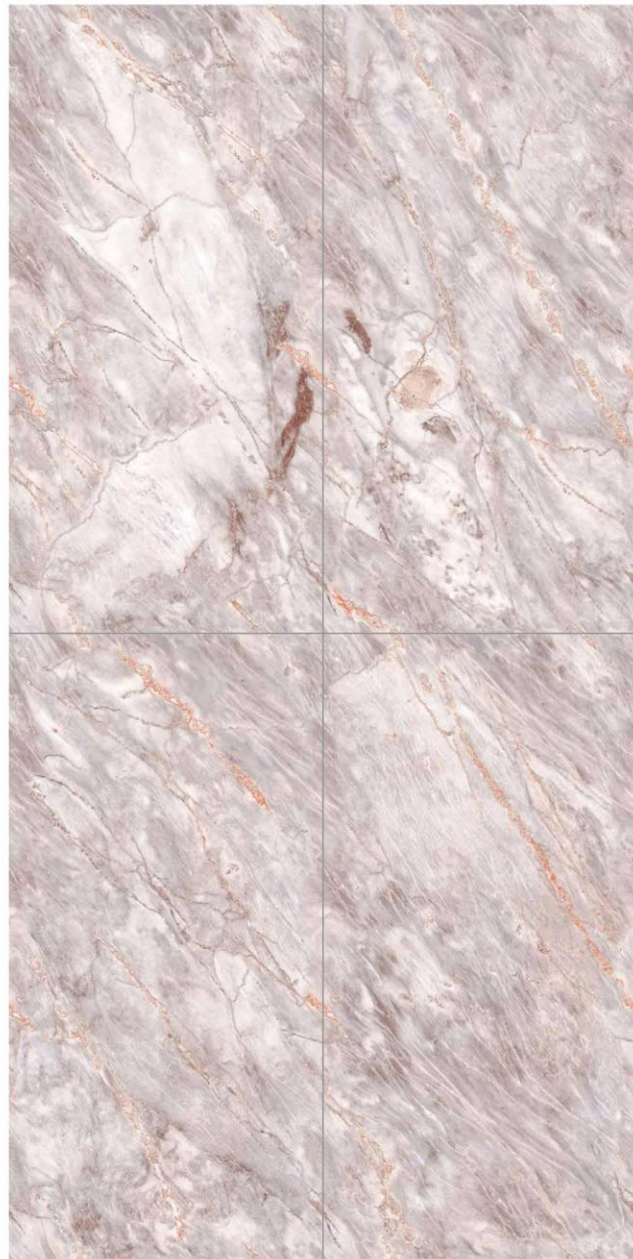

STERRAR FANCY

HIGH GLOSS SURFACE

Size
600x1200mm