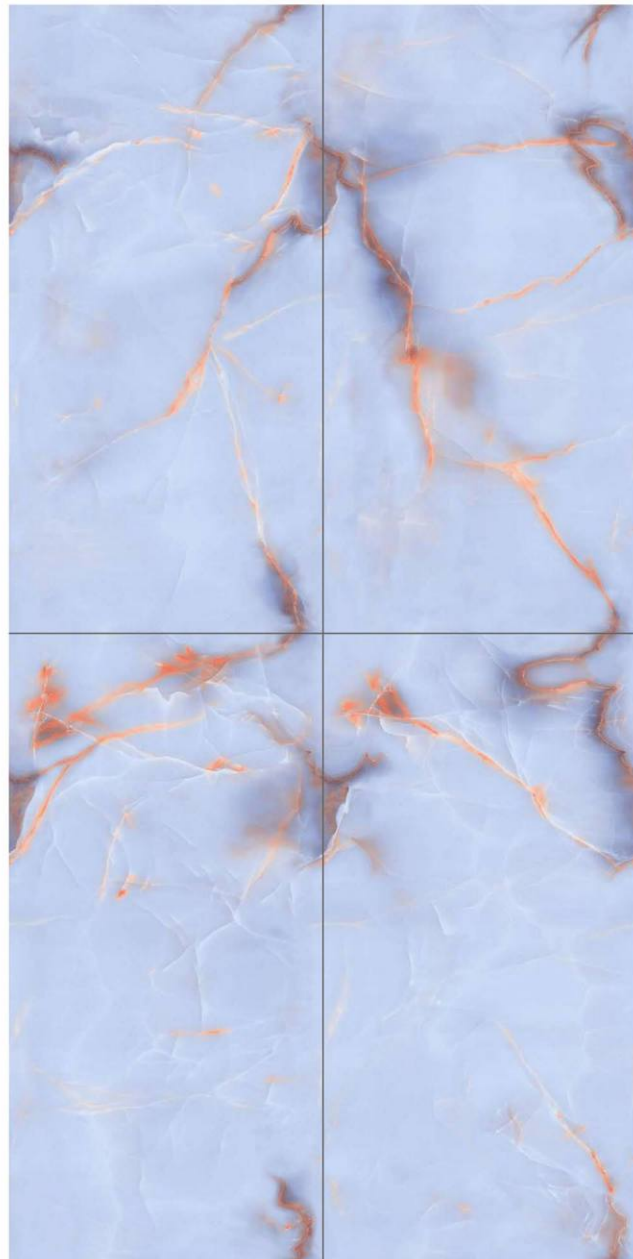

*infinite  
possibilities*

NEW ARRIVAL

ENDMATCH  
— La Marmo Infinito —

FLAVIOS CYAN

600x1200mm

**FLAVIOS CYAN**  
HIGH GLOSS SURFACE

Size  
**600x1200mm**

HIGH  
Gloss