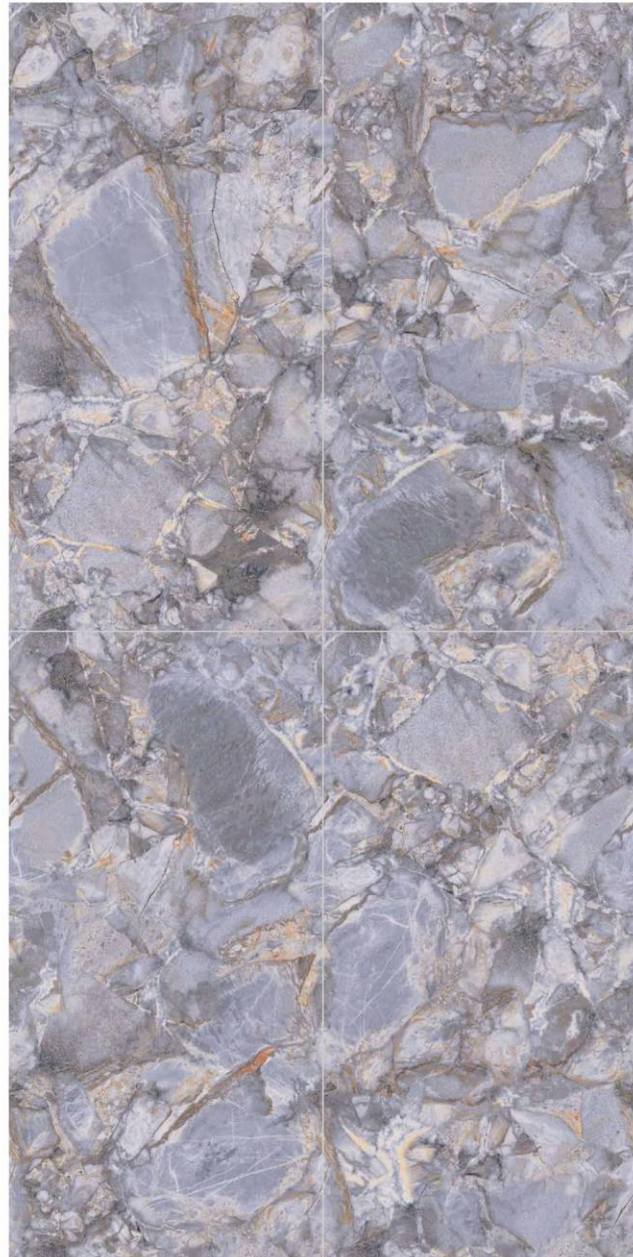

VERSILIA PURPLE
HIGH GLOSS SURFACE

Size
600x1200mm