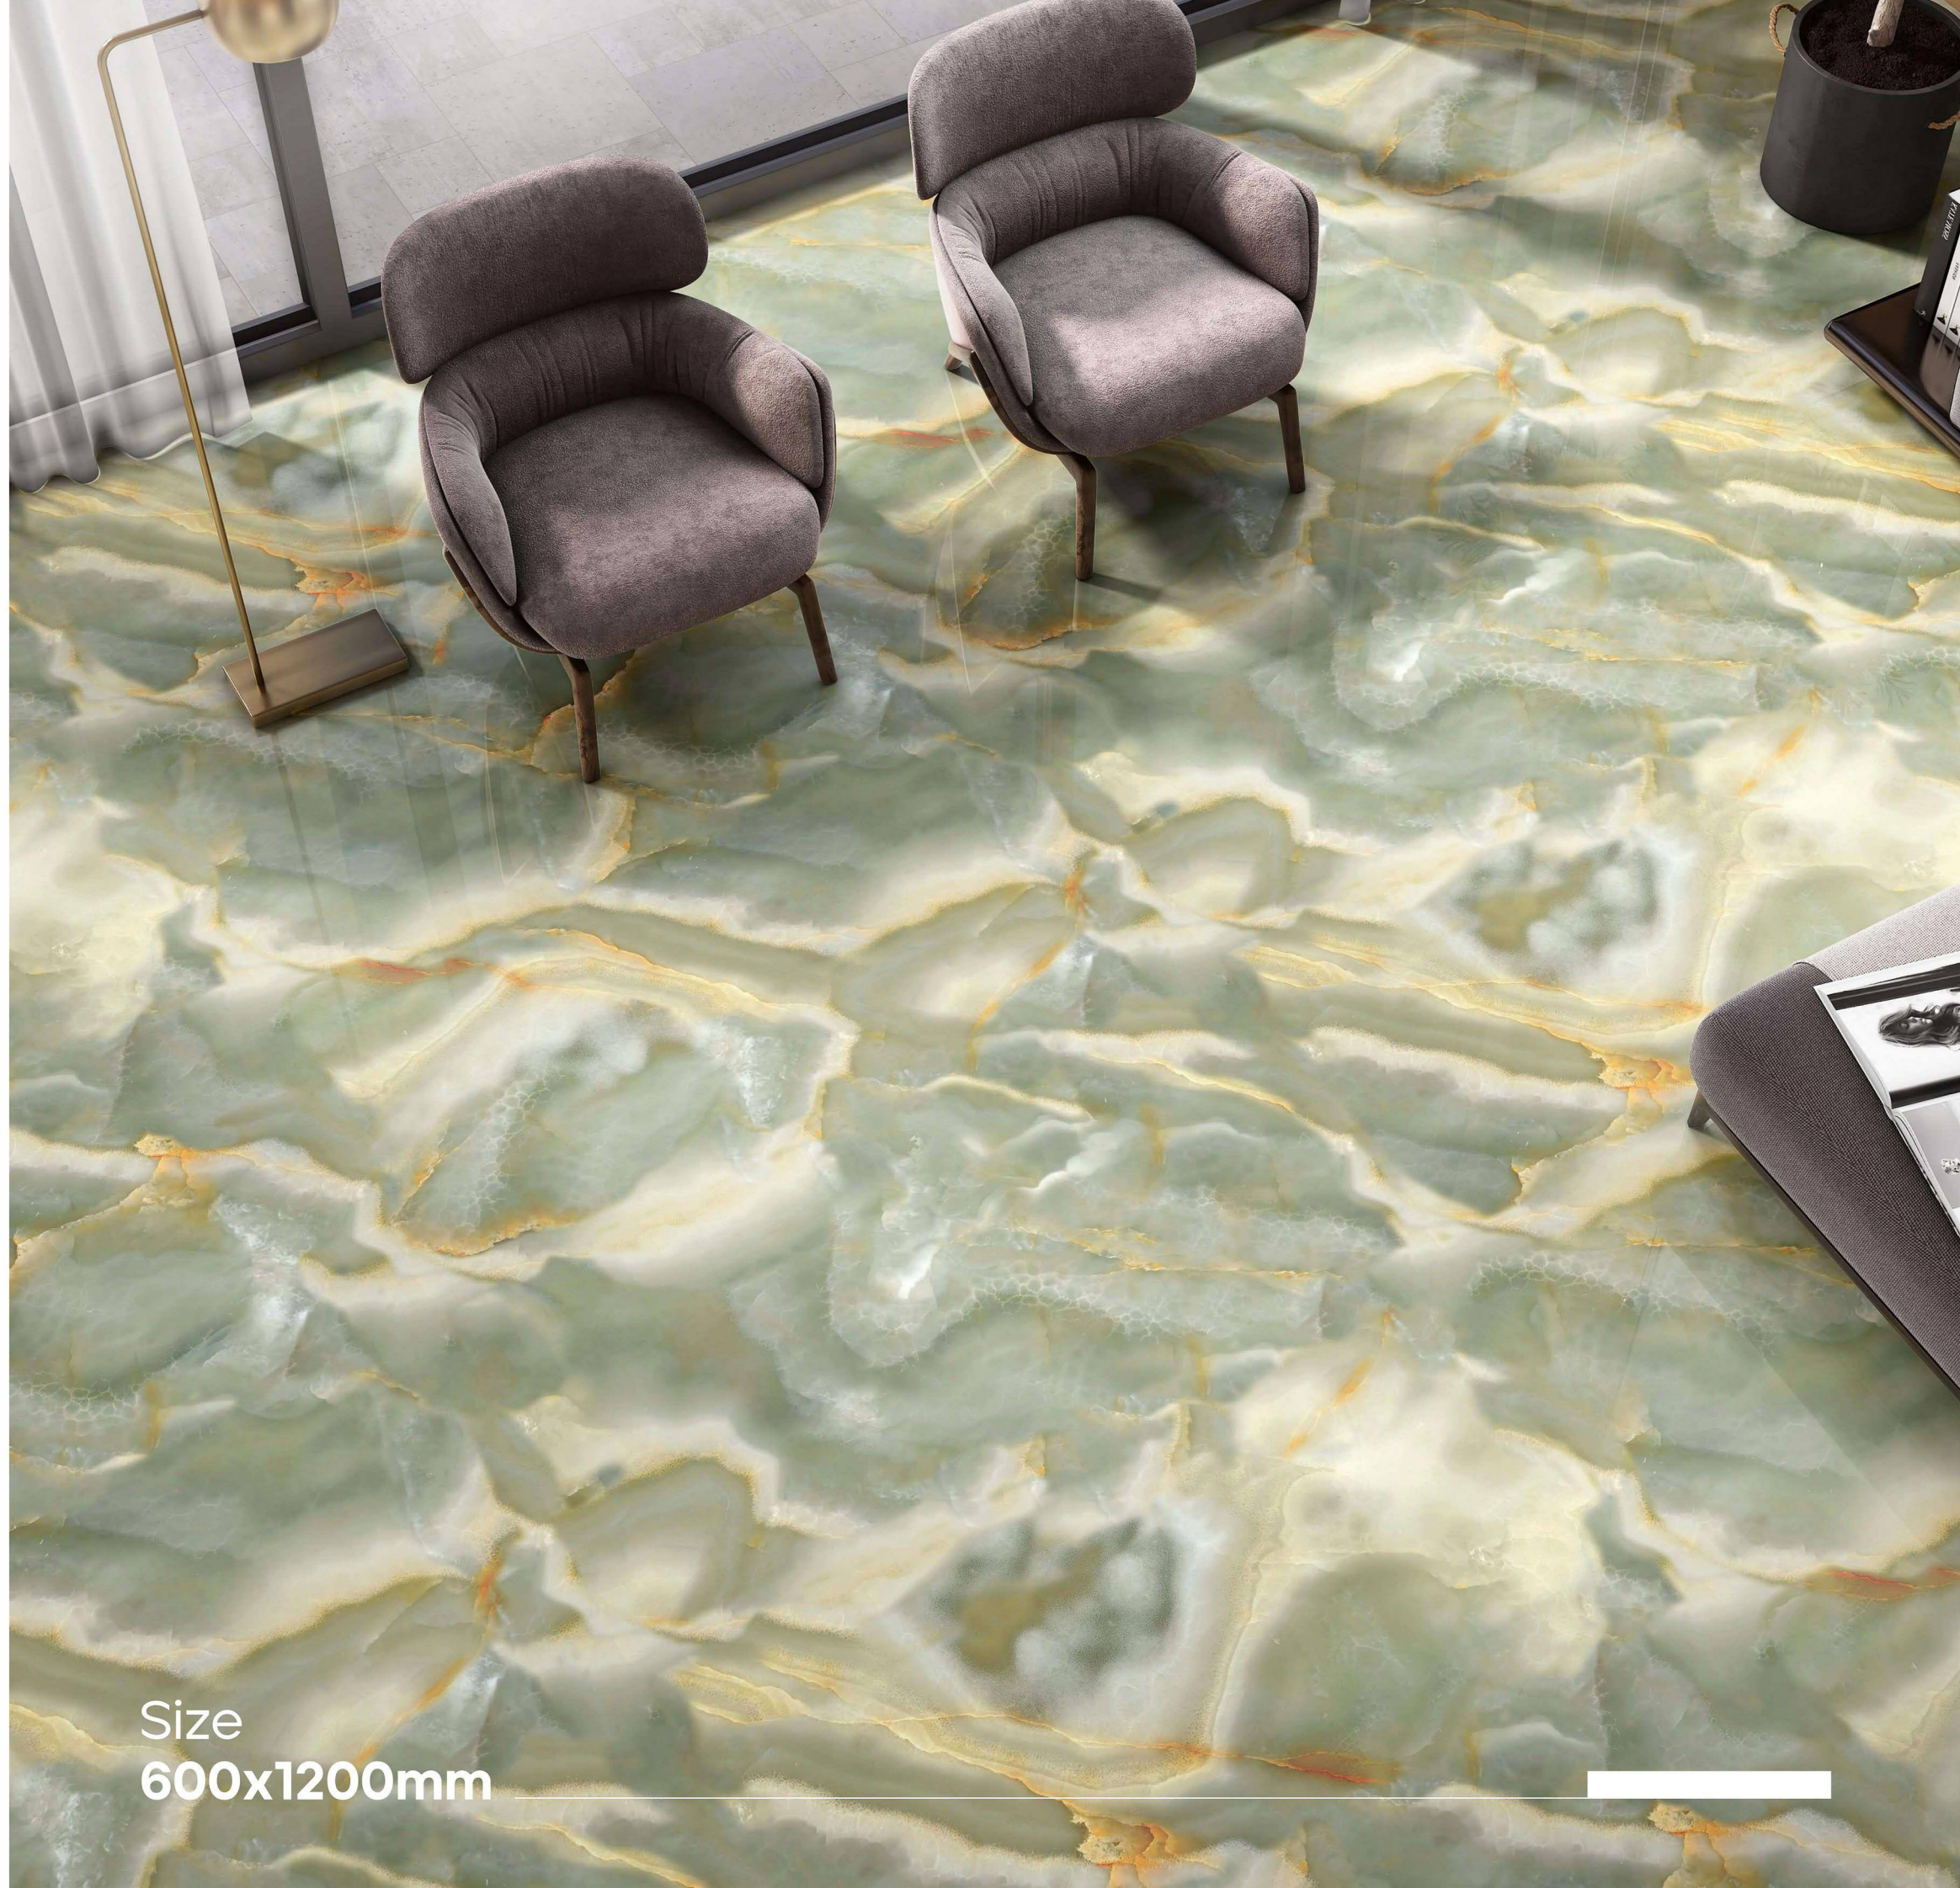

OPHELLIA GREEN
HIGH GLOSS SURFACE

Size
600x1200mm