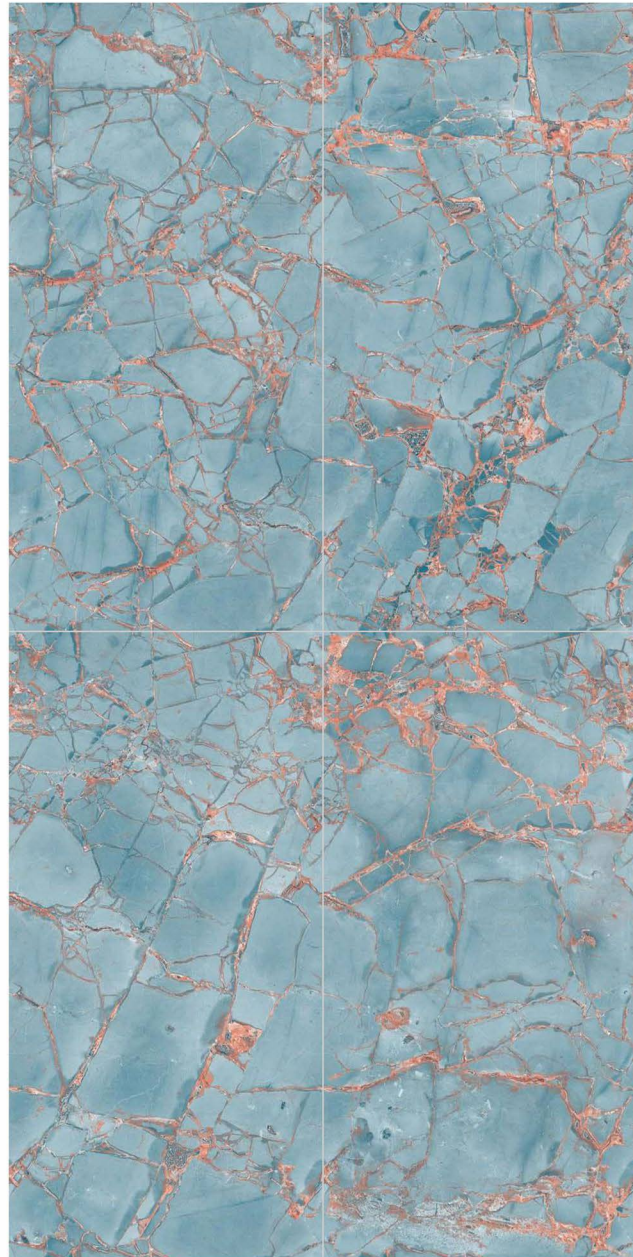

IRENE TEAL
HIGH GLOSS SURFACE

Size
600x1200mm