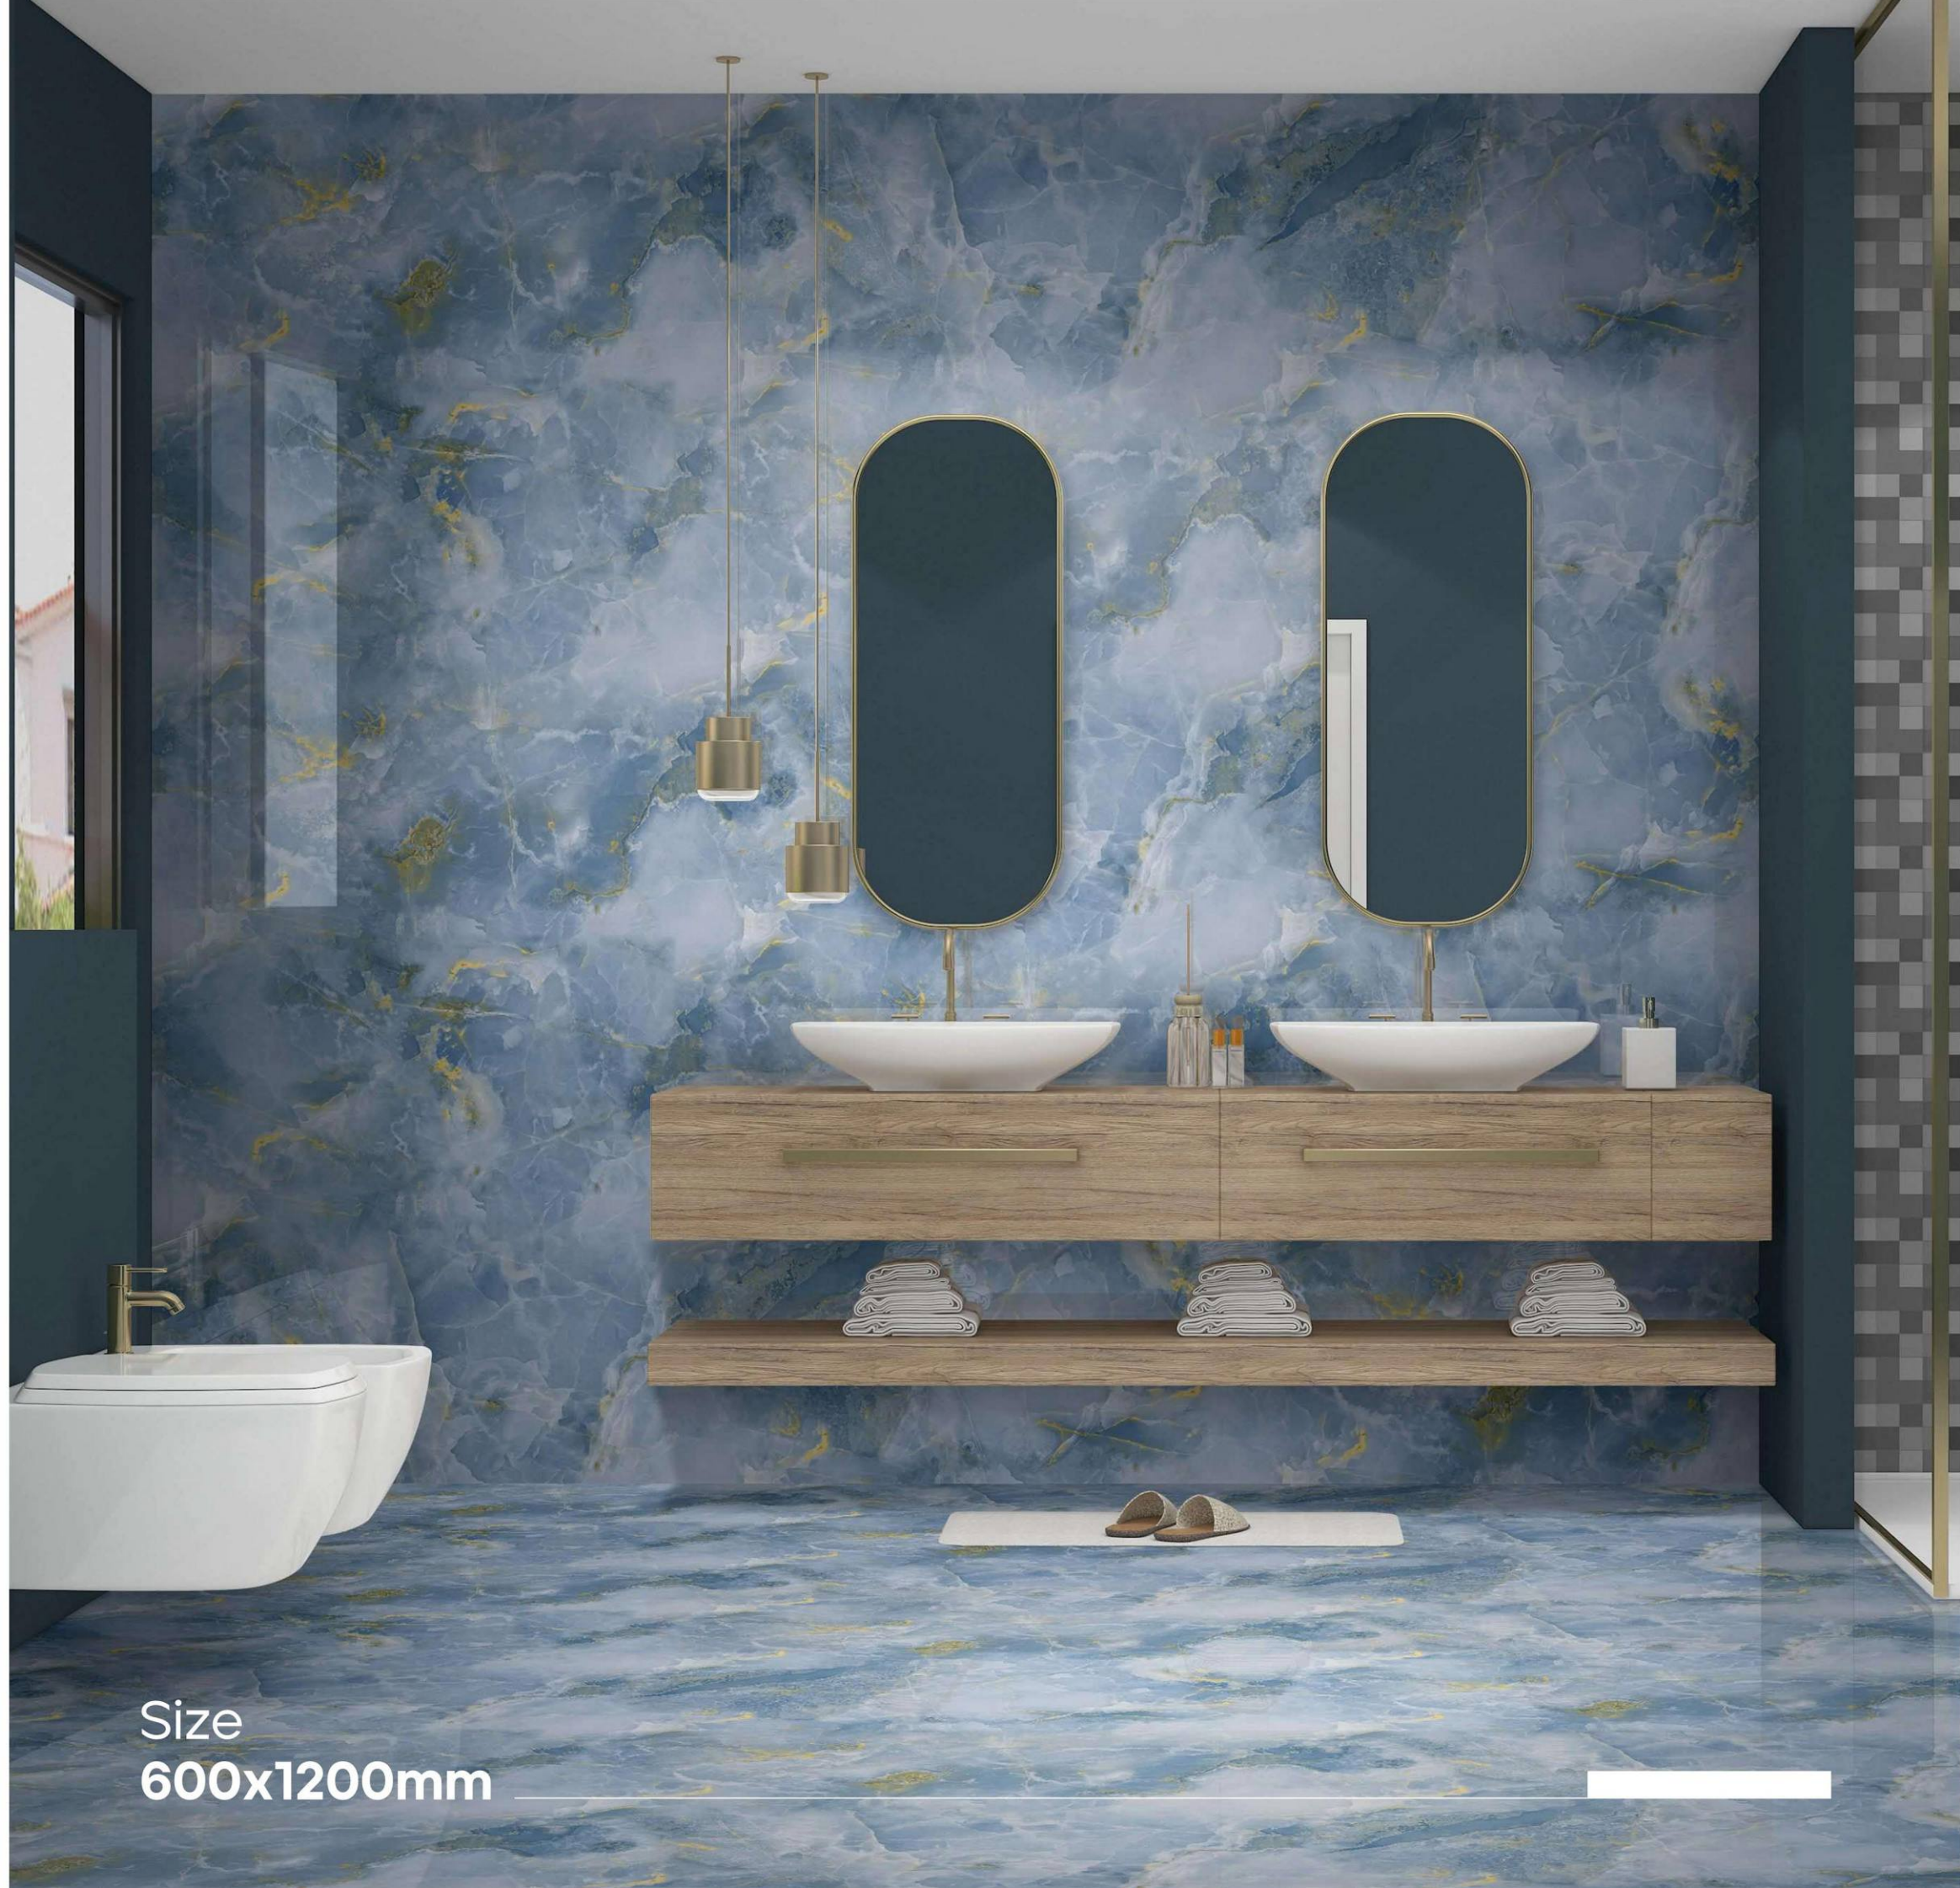

LIPICA BLUE

HIGH GLOSS SURFACE

Size
600x1200mm