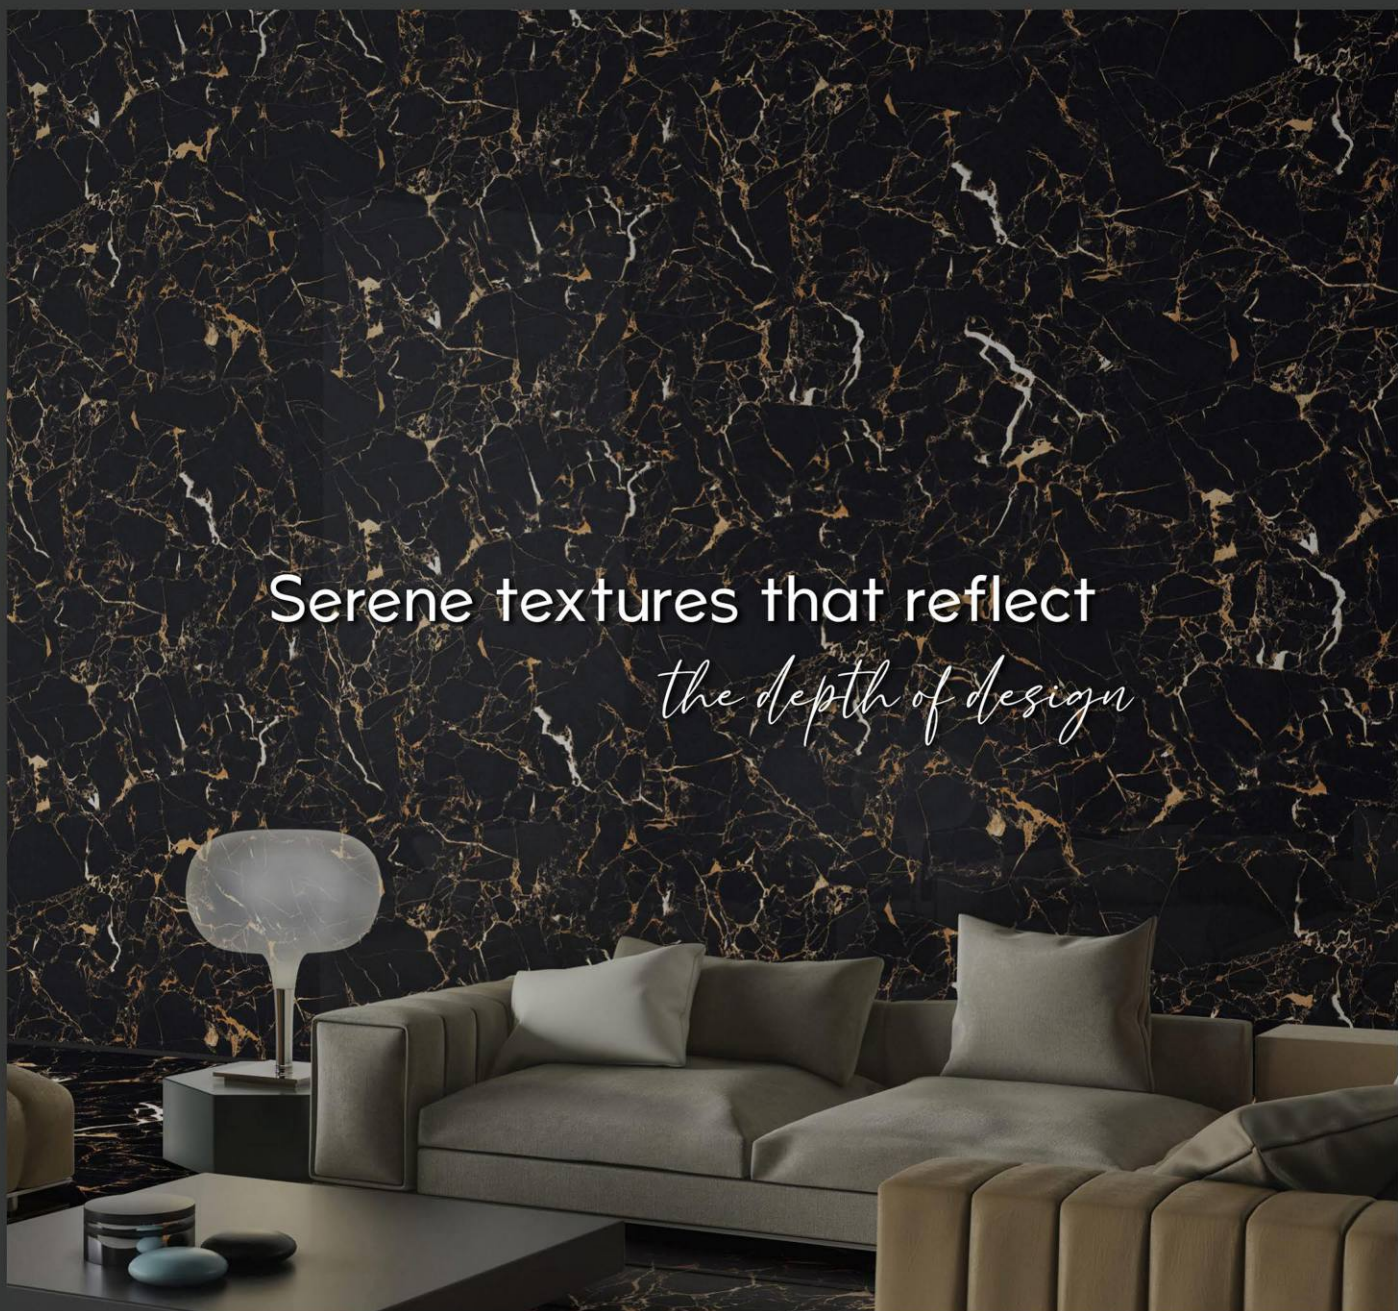

**PRISM**  
COLLECTION

Serene textures that reflect  
*the depth of design*

**60X120CM**  
**HIGH GLOSS COLLECTION**

[www.reycera.com](http://www.reycera.com)