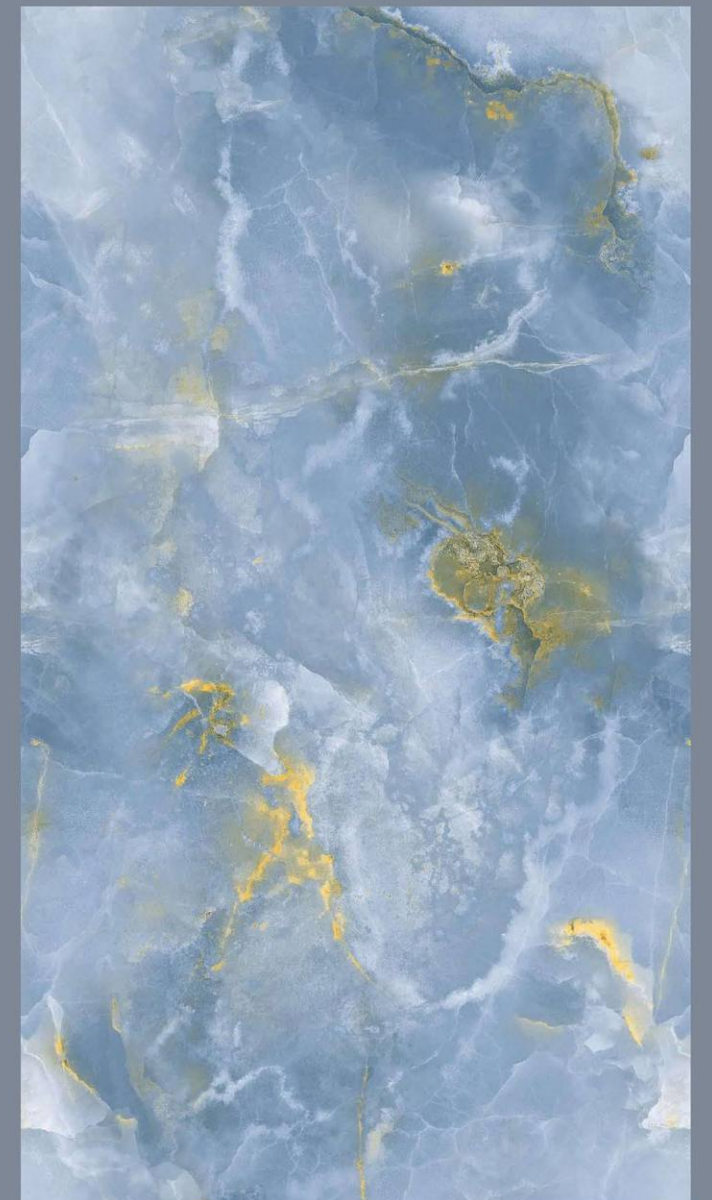

# GRANA GREEN

HIGH GLOSS SURFACE

Size  
600x1200mm

HIGH  
Gloss

Fluorecento  
Surface

PRISM  
COLLECTION

*infinite  
possibilities*

ENDMATCH  
...La Marmo Infinito...