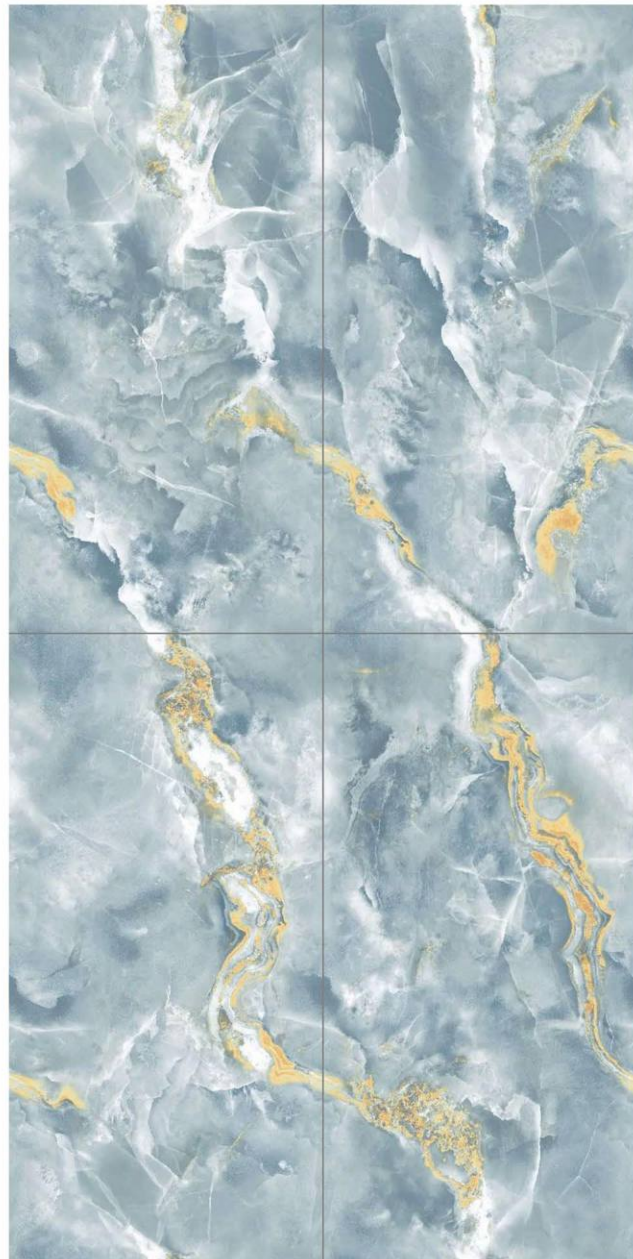

OPIUM AQUA

HIGH GLOSS SURFACE

Size
600x1200mm