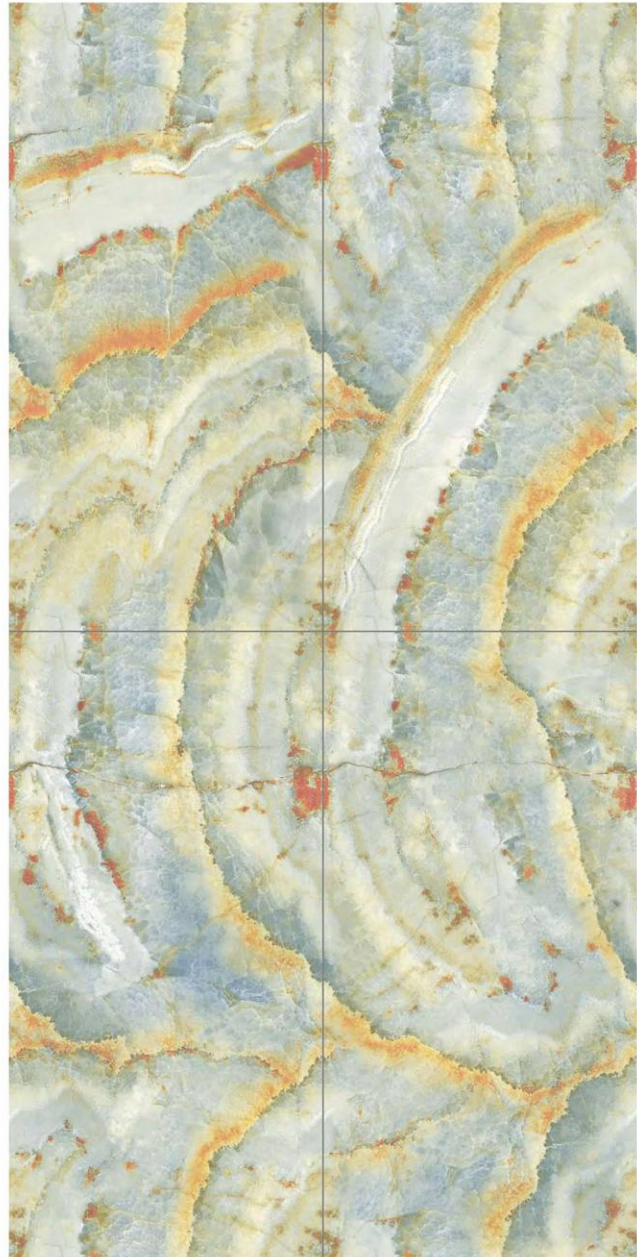

GRANA GREEN

HIGH GLOSS SURFACE

Size
600x1200mm