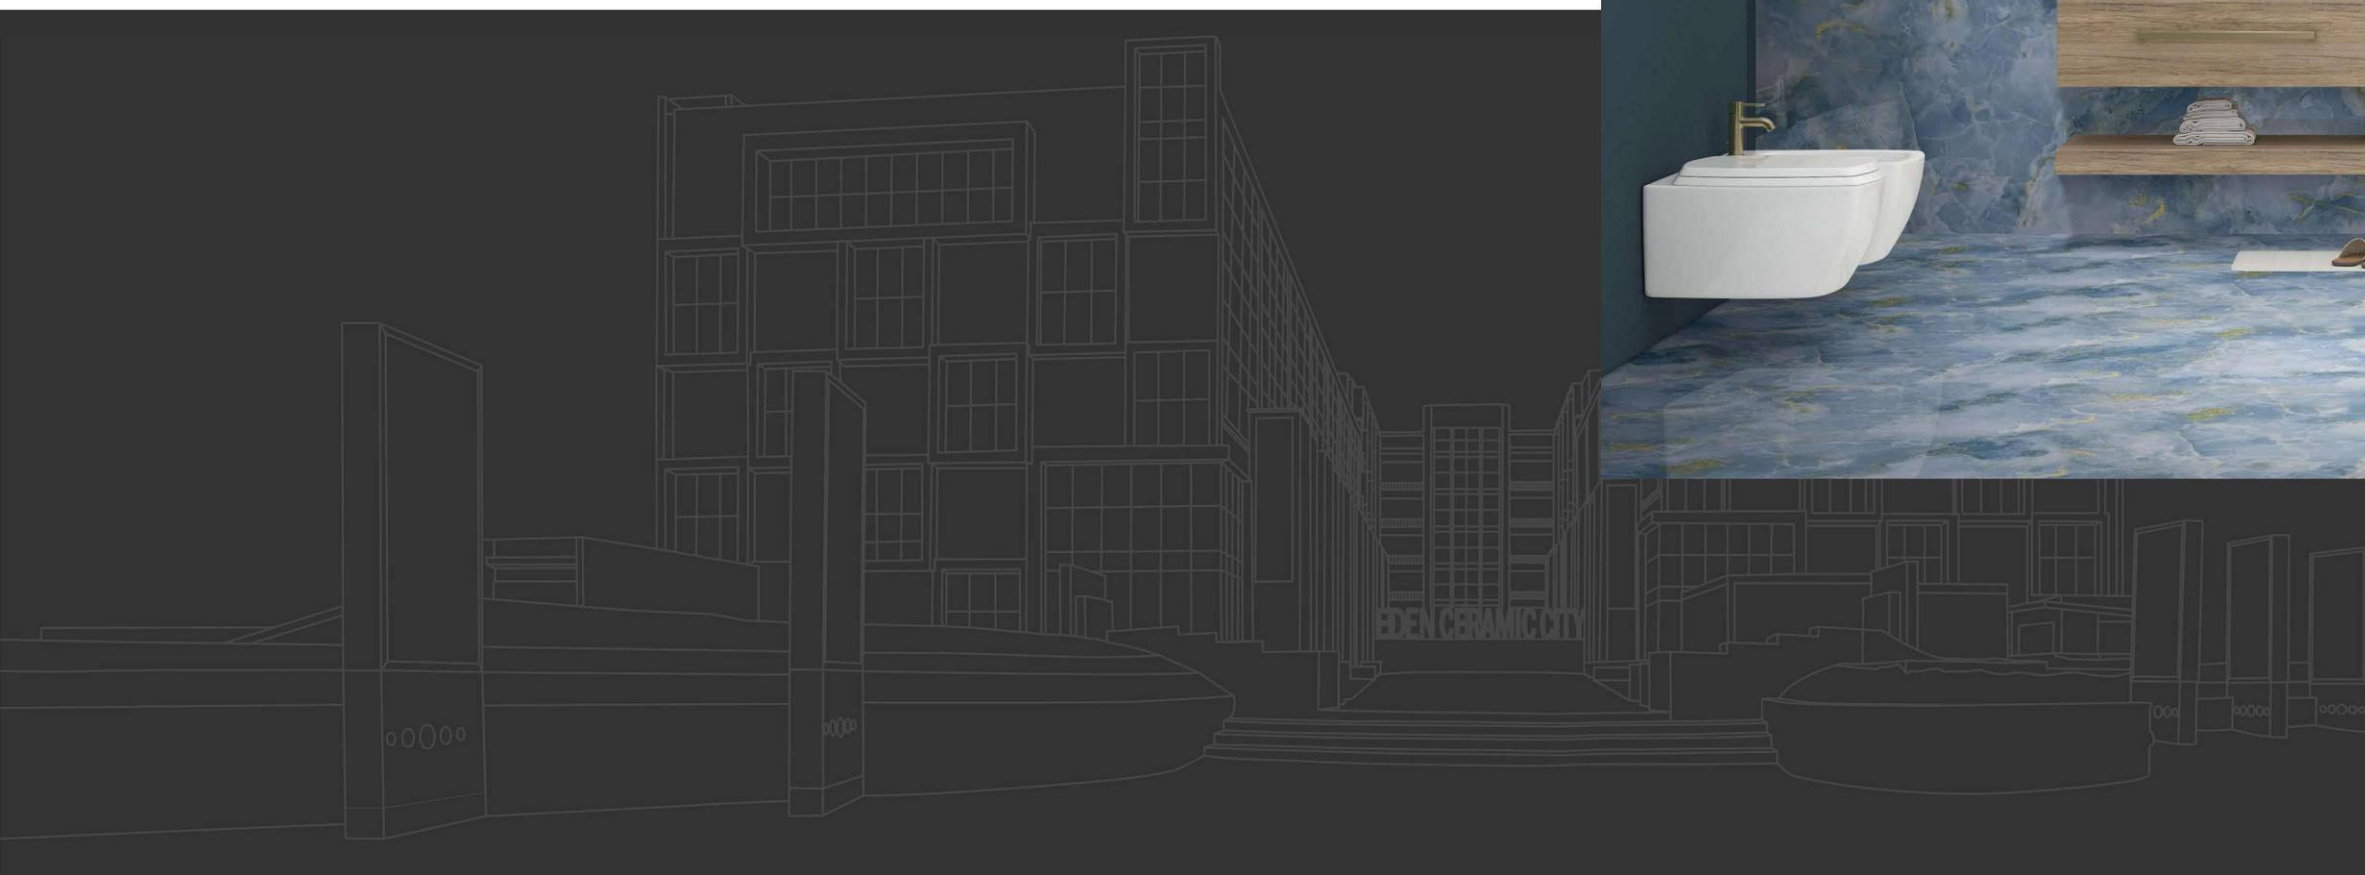

DELIGHT THAT EXCEEDS EXPECTATIONS

manufacturing and selling integral porcelain tiles for all kinds of flooring and wall tiling solutions.

The manufacturing plant and main offices in Morbi, Gujarat IN, and the Worldwide logistics warehouses, make it possible to supply and deliver all the items in customers' orders. Through its national and international distribution network, Rey Cera exports tiles to more than 85 countries in all five continents.

As a result of our commitment to quality, all of our products comply with the guidelines of the ISO 9001:2000 standard, which guarantees that our research, development and commercializations are carried out with the maximum guarantees.