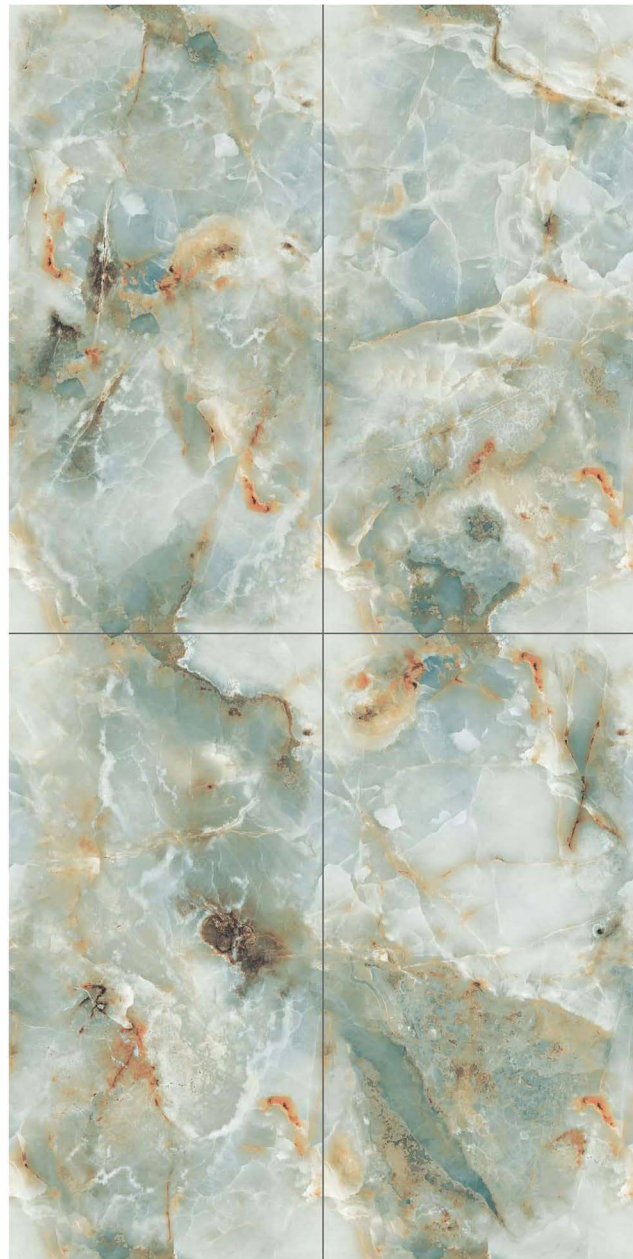

ETERNA GREEN

HIGH GLOSS SURFACE

Size
600x1200mm