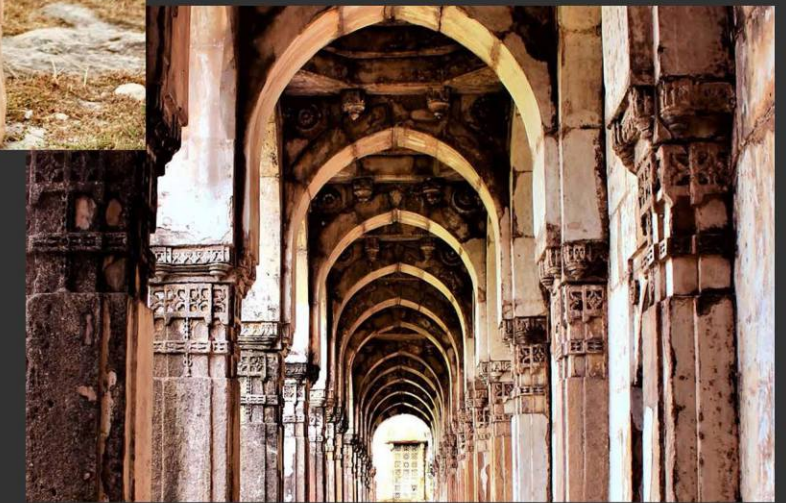

The surprising shine of the materials enhances the prestige and natural beauty of surfaces. We have created a timeless amazing collection that definitely meets contemporary design with unmatched elegance. Their colors and structures coordinate with one another spontaneously and are therefore always in harmony. The size range allows for enhancement of any space and the utmost design freedom for newly created modular solutions. These multi size installation patterns clad any surface with style and class.