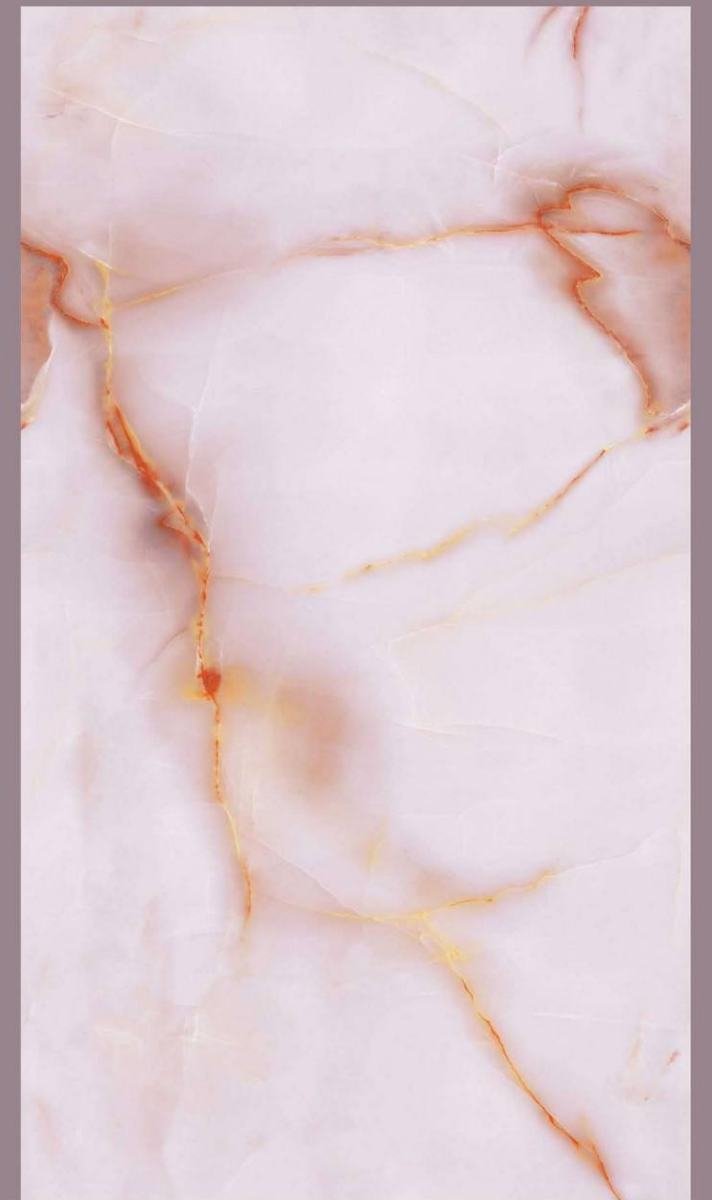

HIGH
Gloss

Fluorecento
Surface

PRISM
COLLECTION

infinite possibilities

ENDMATCH
— La Marmo Infinito —

ROLEX PINK

600x1200mm