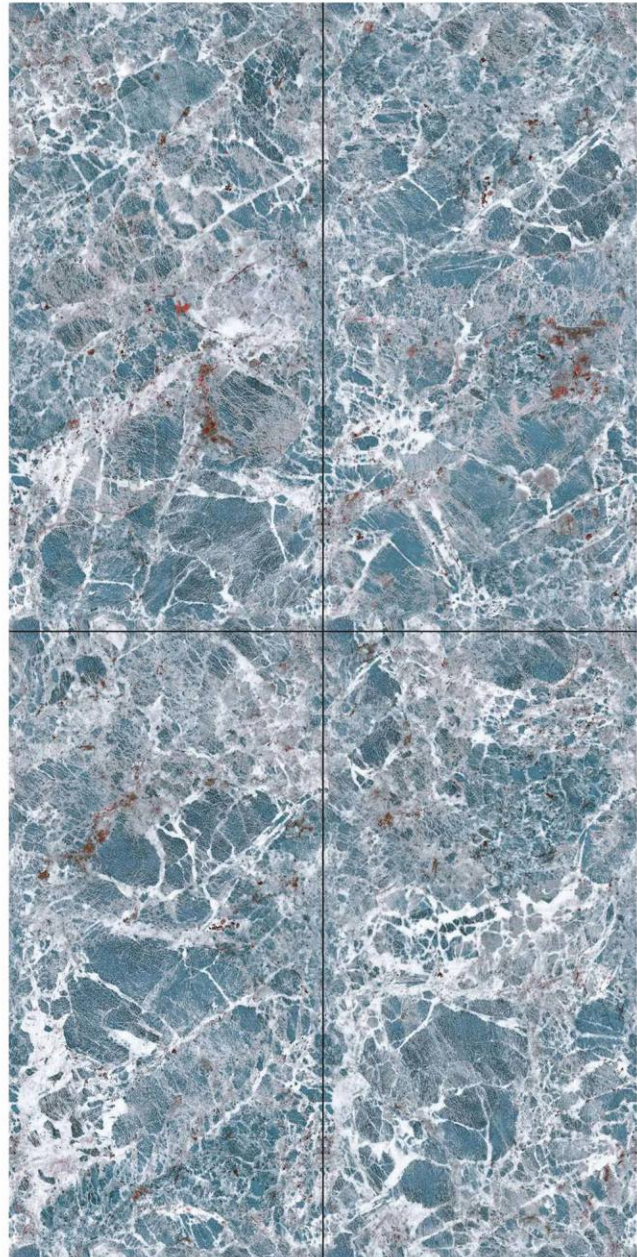

AMAZONITE AQUA

HIGH GLOSS SURFACE

Size
600x1200mm