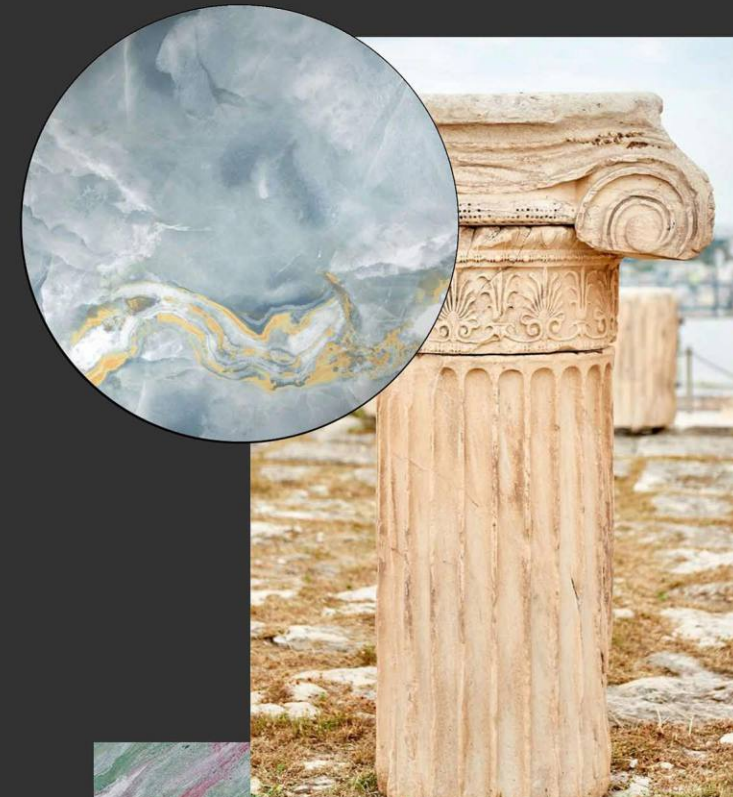

MOVE ON WITH EXCLUSIVE FEATURES

TECHNICAL FEATURES:

ANTI SLIP
SURFACE

HYGIENIC
SURFACE

FIRE
RESISTANCE

EASY
MAINTENANCE

HIGH
DURABILITY

WATER
RESISTANCE

600x
1200MM

The surprising shine of the materials enhances the prestige and natural beauty of surfaces. We have created a timeless amazing collection that definitely meets contemporary design with unmatched elegance. Their colors and structures coordinate with one another spontaneously and are therefore always in harmony. The size range allows for enhancement of any space and the utmost design freedom for newly created modular solutions. These multi size installation patterns clad any surface with style and class.