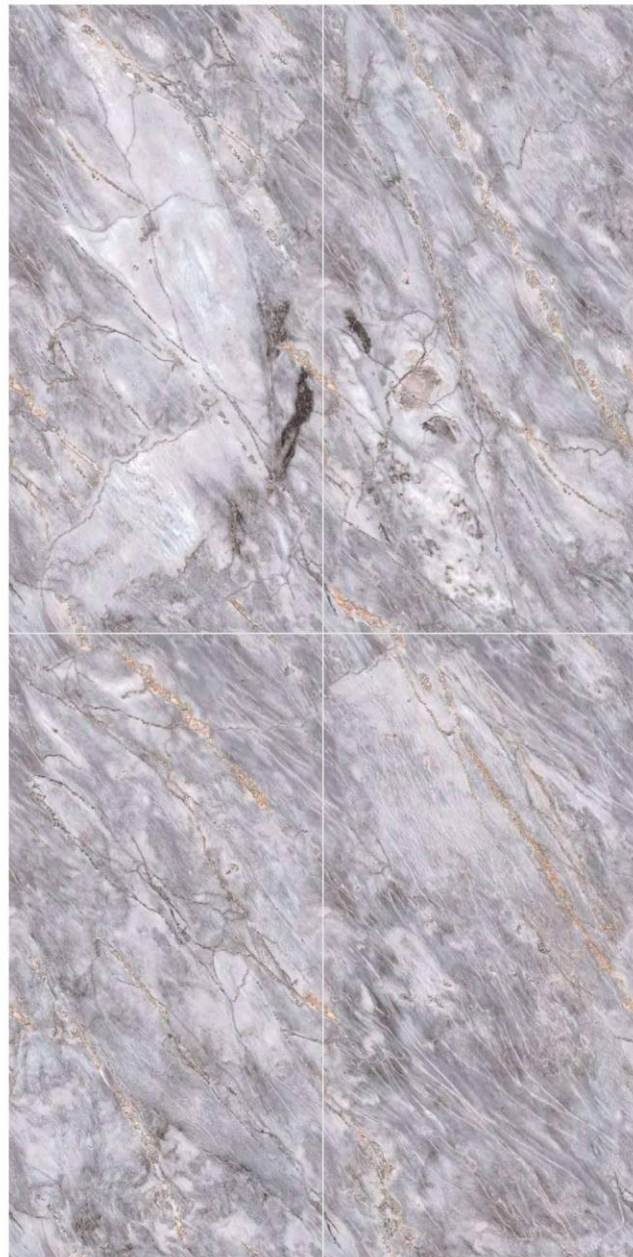

STERRAR MASHROOM

HIGH GLOSS SURFACE

Size
600x1200mm