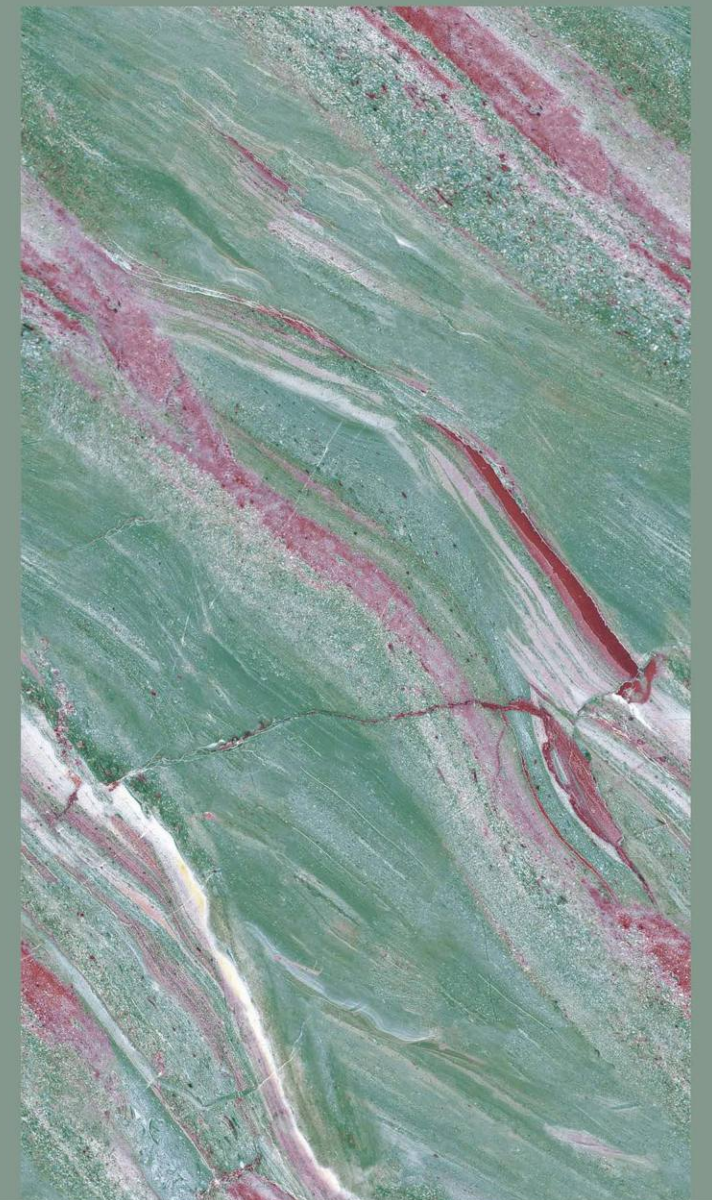

HIGH
GLOSS

Fluorecento
Surface

PRISM
COLLECTION

infinite possibilities

ENDMATCH
...La Marmo Infinito...

FANSY GREEN

600x1200mm