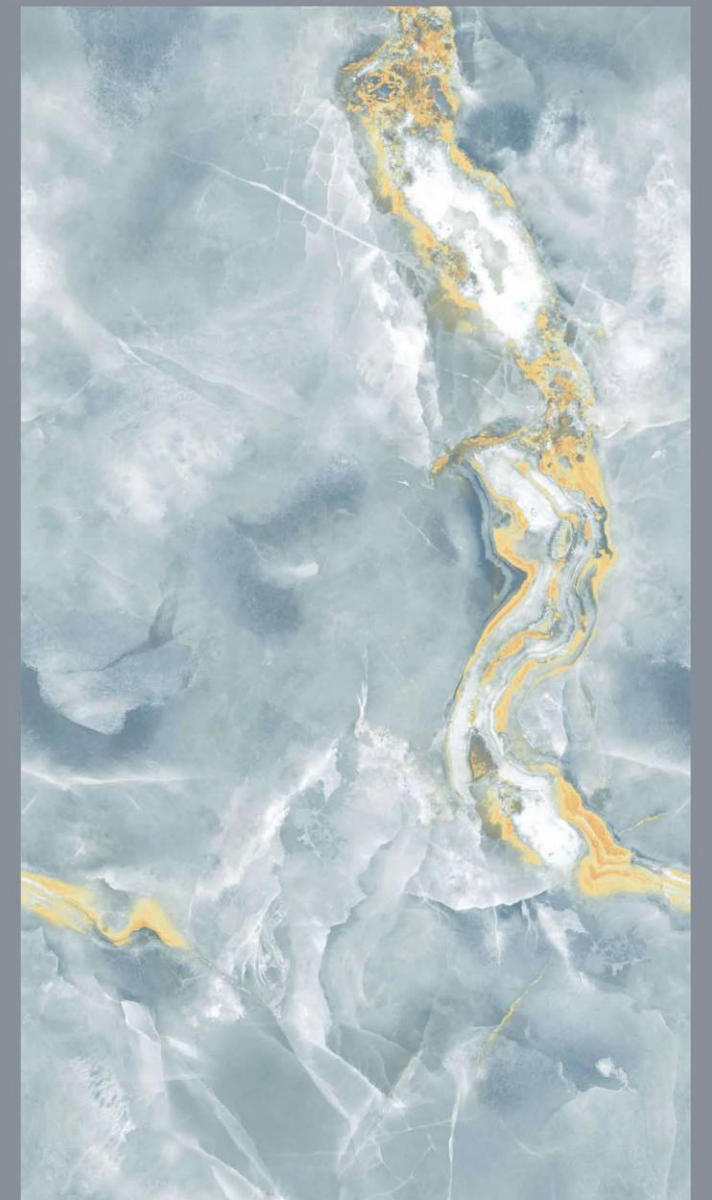

# LIPICA BLUE

HIGH GLOSS SURFACE

Size  
600x1200mm

HIGH  
GLOSS

Fluorecento  
Surface

PRISM  
COLLECTION

*infinite  
possibilities*

ENDMATCH  
...La Marmo Infinito...