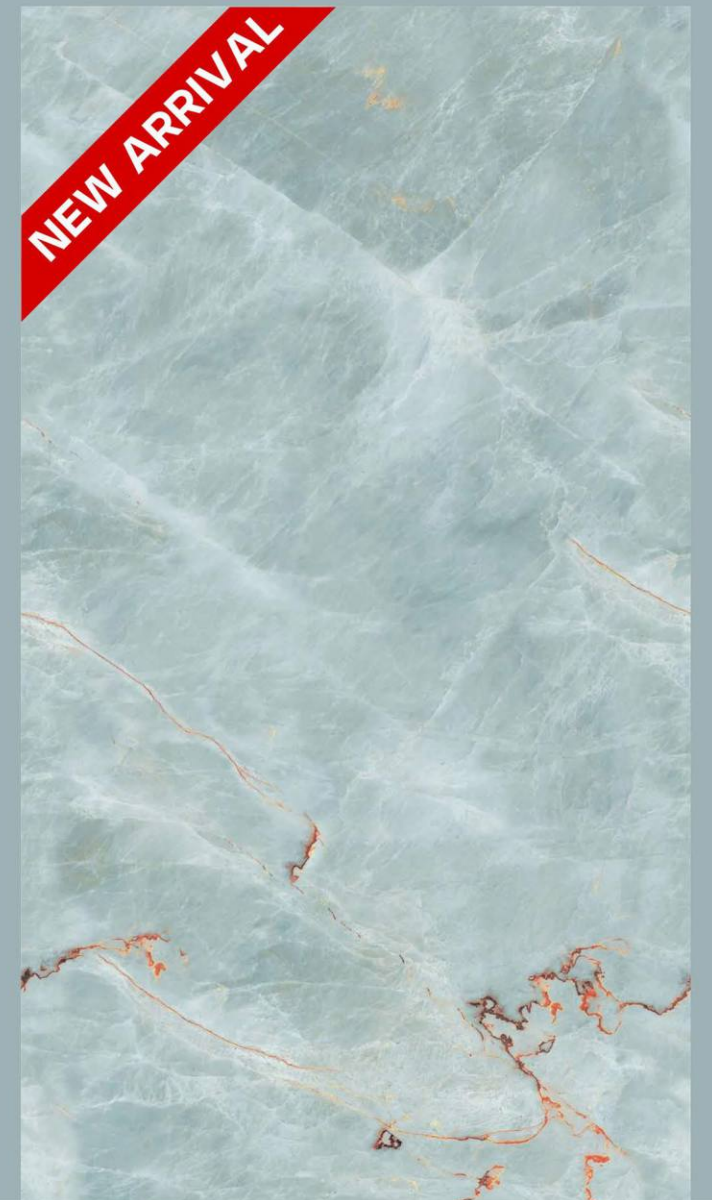

# STERRAR MASHROOM

HIGH GLOSS SURFACE

Size  
600x1200mm

HIGH  
Gloss

Fluorecento  
Surface

PRISM  
COLLECTION

*infinite possibilities*

ENDMATCH  
— La Marmo Infinito —