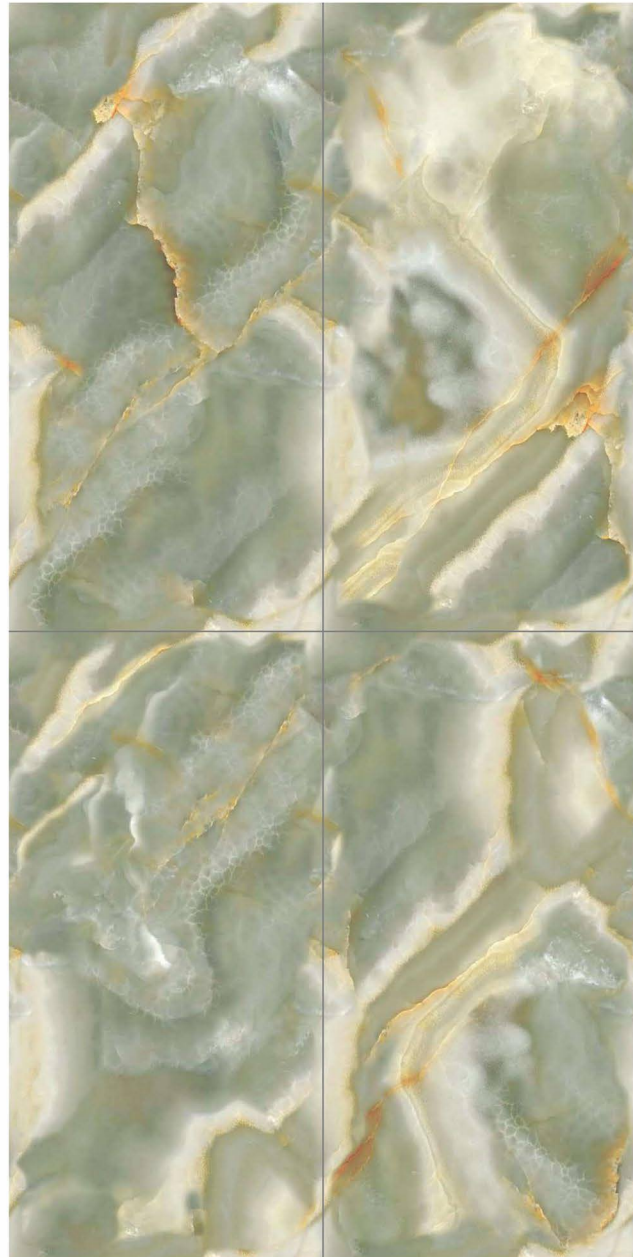

OPHELLIA GREEN
HIGH GLOSS SURFACE

Size
600x1200mm