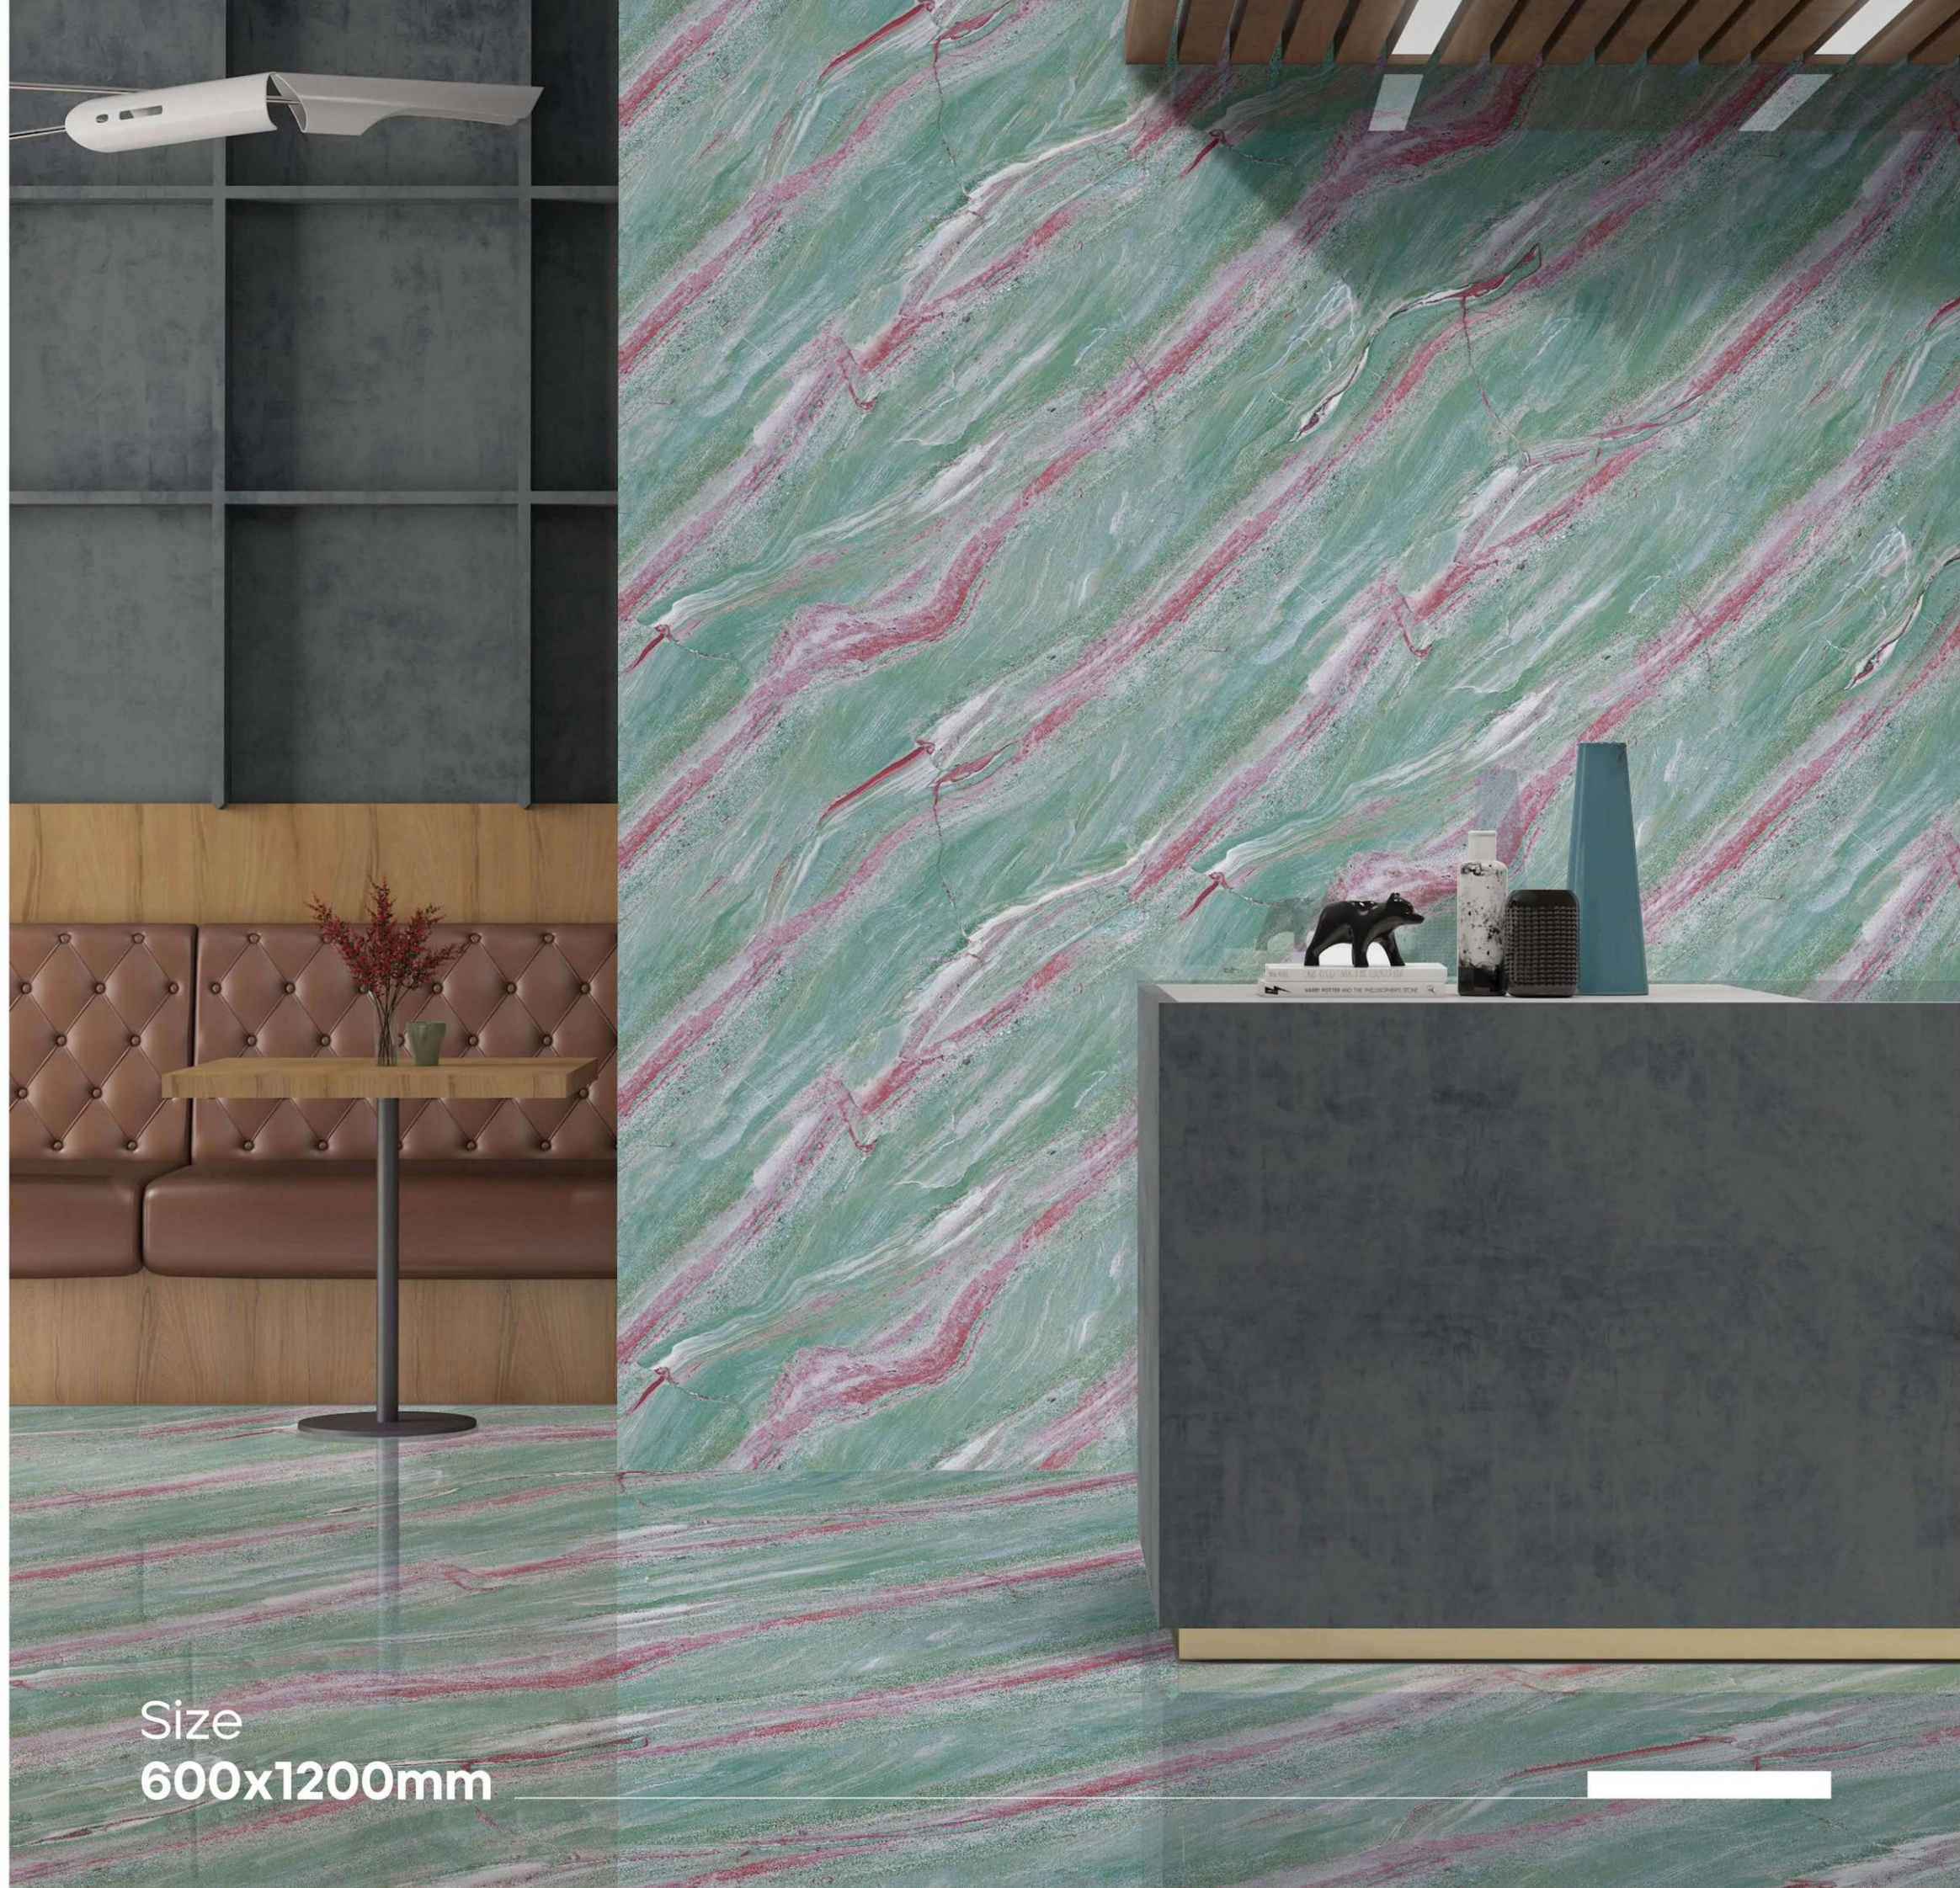

FANSY GREEN

HIGH GLOSS SURFACE

Size
600x1200mm