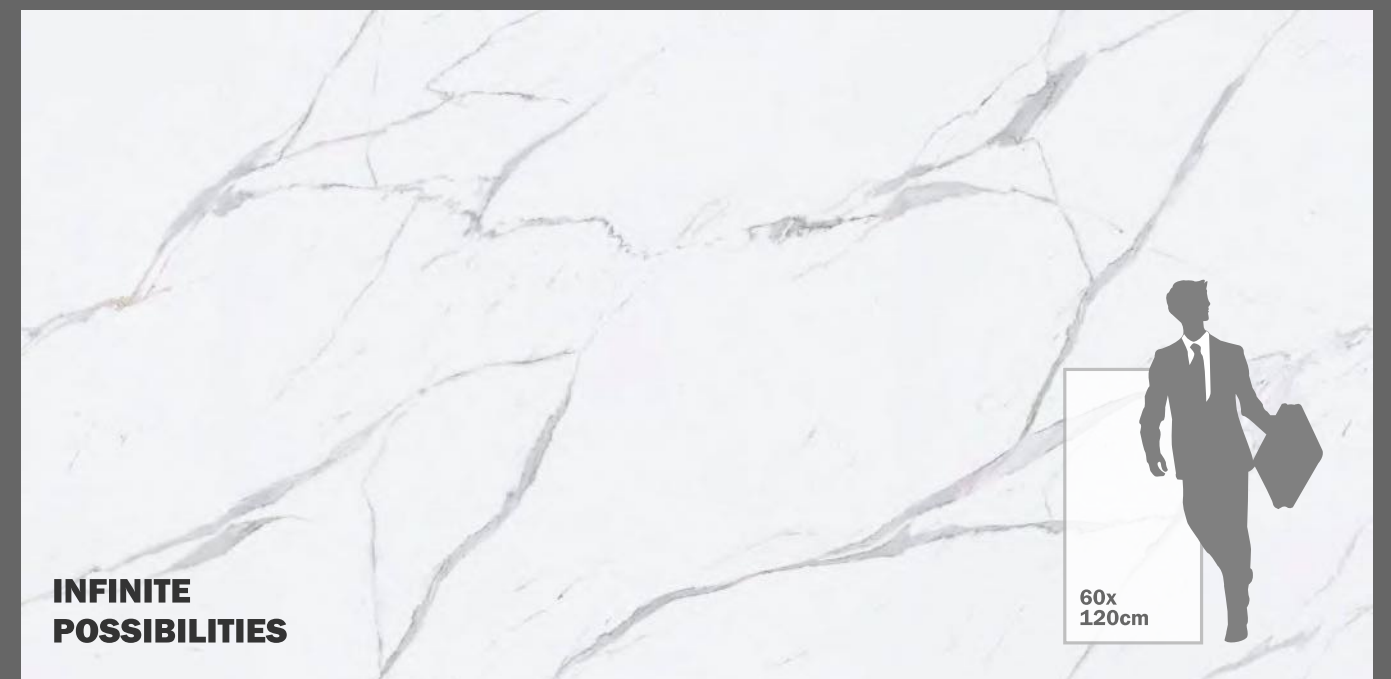

STATUARIO SUPER

SIZE : 600x1200mm

SERIES : *Glacier*

FINISH : *Polished / Glossy*

DESIGN VARIANT : *4 Randoms*