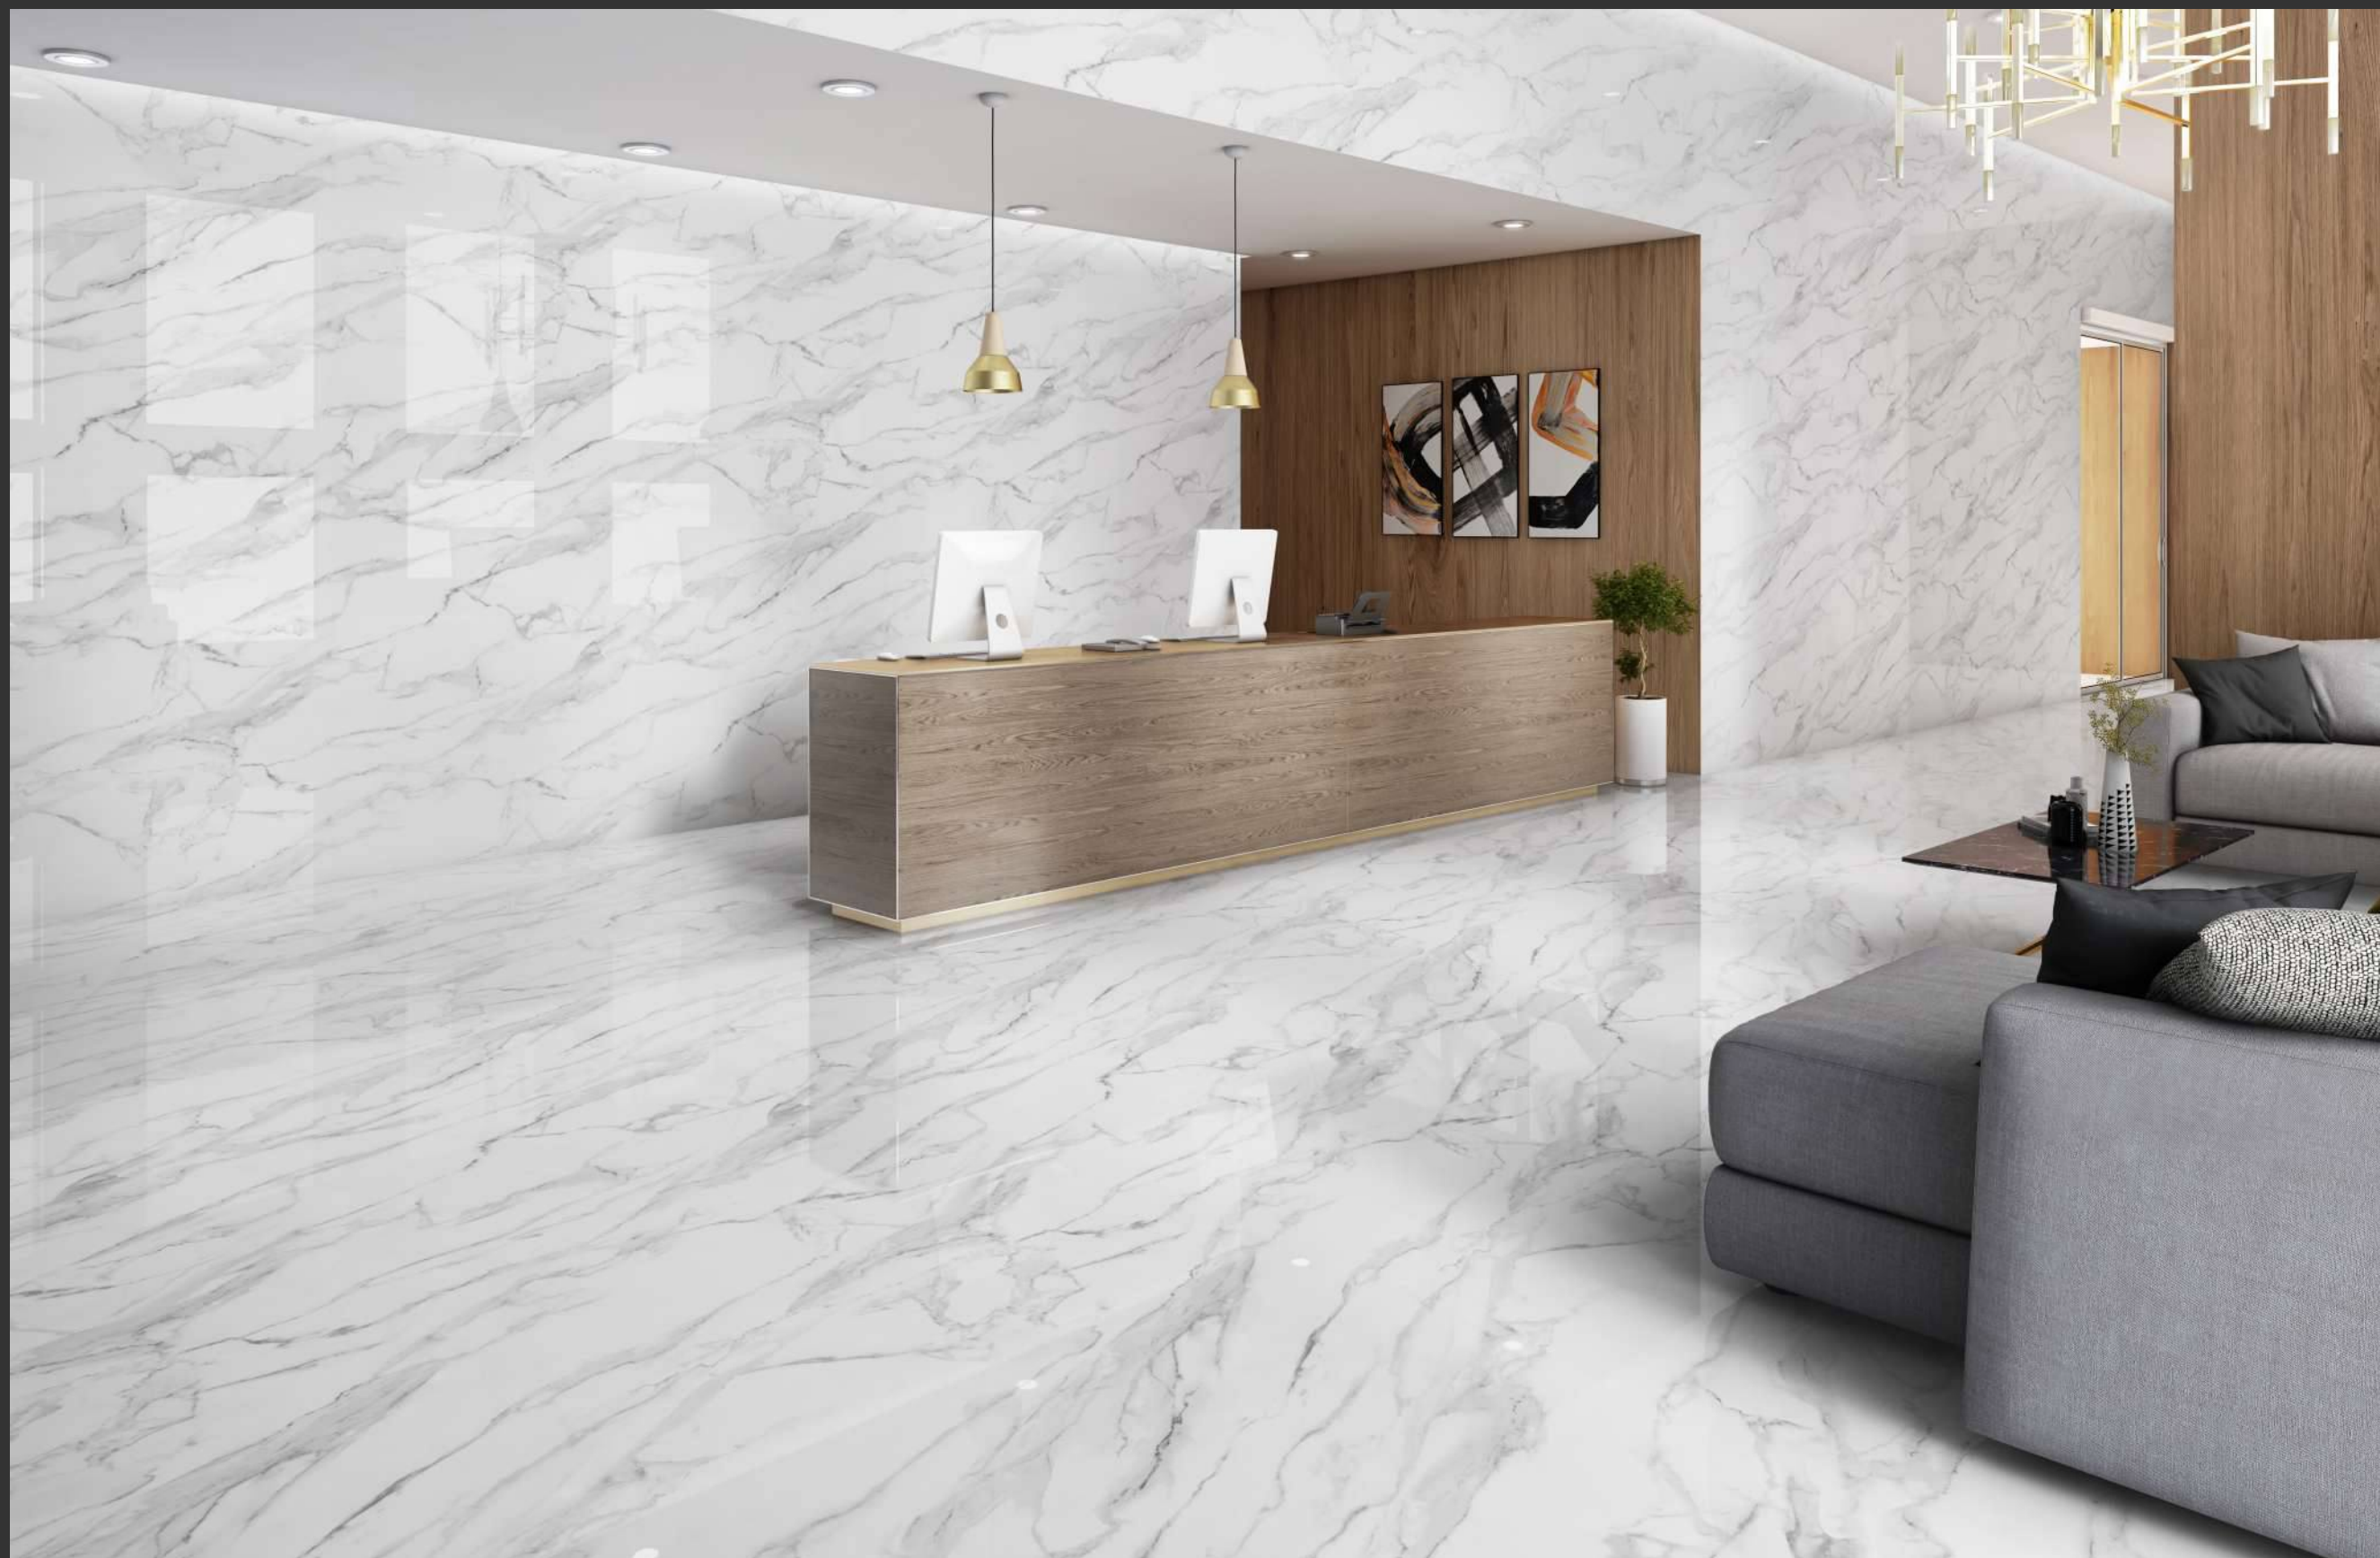

DESIGN VARIANT : *4 Randoms*

WALL / FLOOR : Calacatta Gold (600x1200mm)

Glossy Surface

CALACATTA GOLD

SIZE : 600x1200mm

SERIES : Glacier

FINISH : Polished / Glossy

DESIGN VARIANT : 4 Randoms