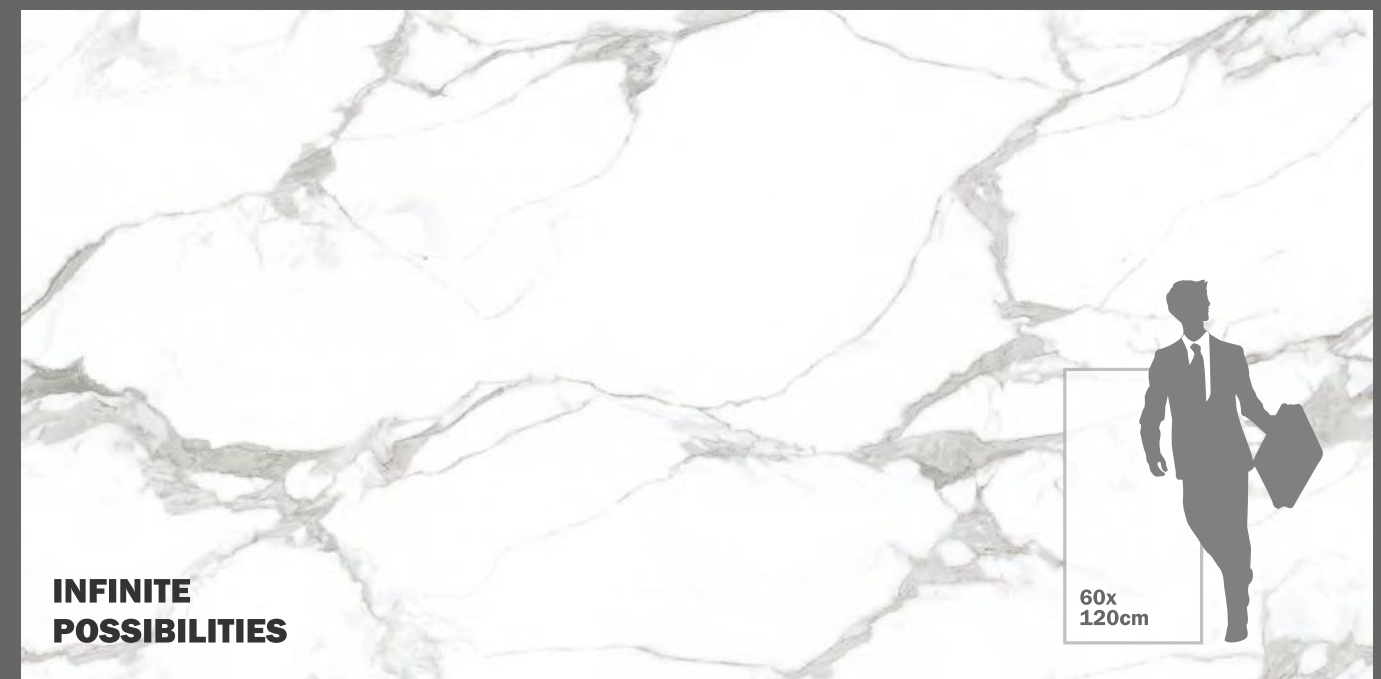

Glossy Surface

STATUARIO AVENZA

SIZE : 600x1200mm

SERIES : *Glacier*

FINISH : *Polished / Glossy*

DESIGN VARIANT : 4 *Randoms*

WALL / FLOOR : Statuario Super (600x1200mm)

Glossy Surface