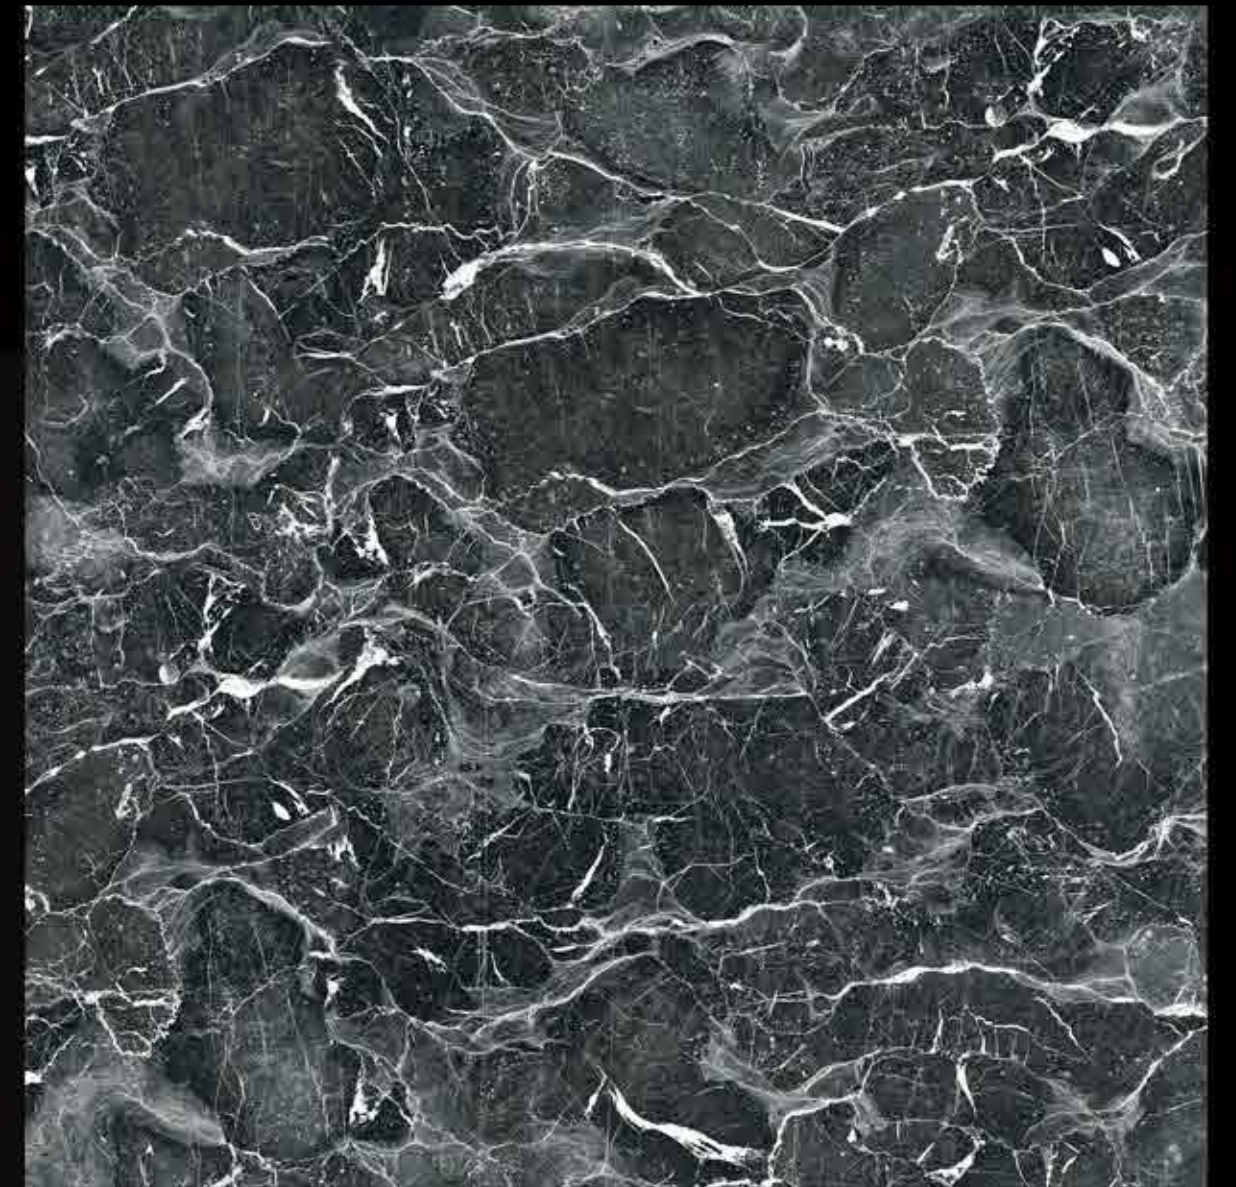

600X600MM

SUGAR COLLECTION

www.reycera.com

ANTILA BROWN

BRANCH SALVIA

BRECCIA GREY

BRECCIA LIGHT

CHAMP BLACK

CIELO CREAM

HABANA BROWN

LATINA NETURAL

NEO BLACK

NEO WHITE

PLUTO PITCH

ROYAL EMPRADOR

SAND STONE NETURAL