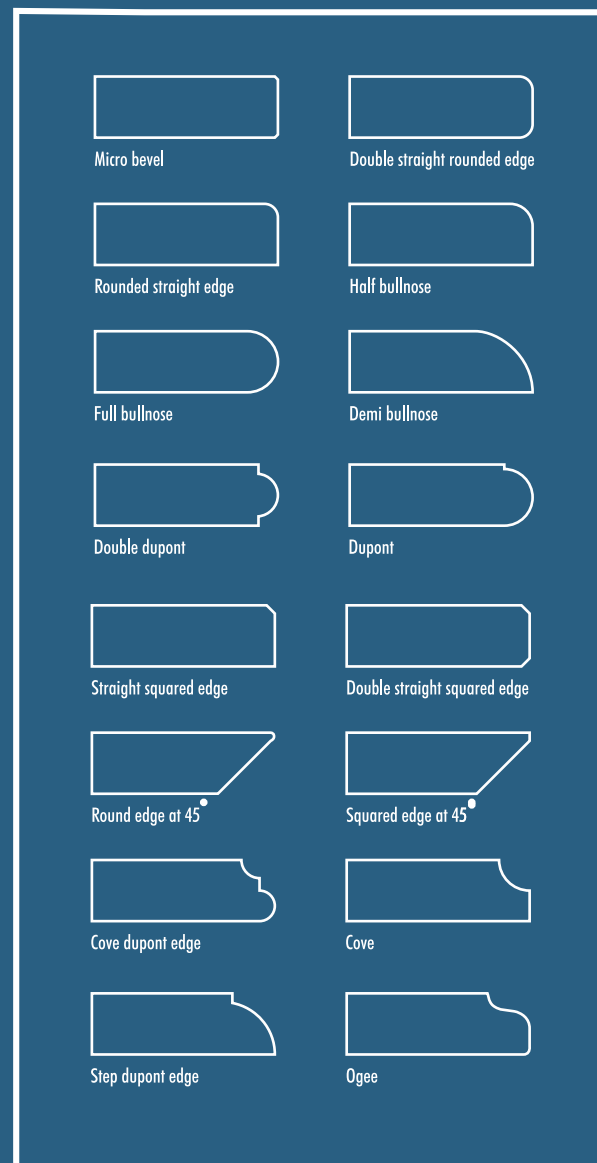

TECHNICAL SPECIFICATIONS

SIZE:
800x2400mm

EDGE PROFILES

CHARACTERISTICS	STANDARD AS PER ISO-13006/En14411 GROUP	VALUES	TEST METHOD

REGULATORY PROPERTIES

Deviation in Length & Width	±0.5%	±0.2%	ISO 10545-2
Deviation in Thickness	±5%	±5%	ISO 10545-2
Straightness of Sides	±0.5%	±0.2%	ISO 10545-2
Rectangularity	±0.5%	±0.2%	ISO 10545-2
Surface Flatness	±0.5%	±0.3%	ISO 10545-2
Color Difference	ΔE<1.00	ΔE<0.30	ISO 10545-16
Glossiness	As per Mfg.	>90%	Gloss Meter 60

STRUCTURAL PROPERTIES

Water Absorption	≤0.5 %	≤0.06 %	ISO 10545-3
Apparent Density	As Per Mfg.	>2.20 g/cc	ISO 10545-3

MASSIVE MECHANICAL PROPERTIES

Modulus of Repture	Min 35N/mm²	Min.40N/mm²	ISO 10545-4
Breaking Strength	Min. 1300 N	Min. 7200 N	ISO 10545-4
Impact Resistance	As per Mfg.	Min. 0.55	ISO 10545-4

SURFACE MECHANICAL PROPERTIES

Surface Abrasion Resistance	As per Mfg.	Min. class 3	ISO 10545-7
Moh's Hardness	As per Mfg.	Min. class 4	BS EN 15771

THERMO HYGROMETRIC PROPERTIES

Frost Resistance	As Per Mfg.	Frost Proof	ISO 10545-12
Thermal Shock Resistance	Min. 10 Cycle	Min. 10 Cycle	ISO 10545-9
Moisture Expansion	Max. 0.6mm/m	Max. 0.02mm/m	ISO 10545-10
Thermal Expansion	Max. 9.0 x 10⁻⁶	Max. 6.0x10⁻⁶	ISO 10545-8

CHEMICAL PROPERTIES

Chemical Resistance	As Per Mfg.	No Damage	ISO 10545-13
Stain Resistance	Resistant	Resistant	ISO 10545-14

SAFETY PROPERTIES

Slip Resistance	As per Mfg.	N. A.	DIN 51130
Fire Resistance	As per Mfg.	Fire Proof	N. A.

PACKING DETAILS

TILE SIZE	THICKNESS	NO. OF TILES/BOX	WEIGHT/BOX (approx.)	COVERAGE AREA
800 X 2400mm	15 mm	1 Pcs	67 kg.	20.67 Sq. Ft.